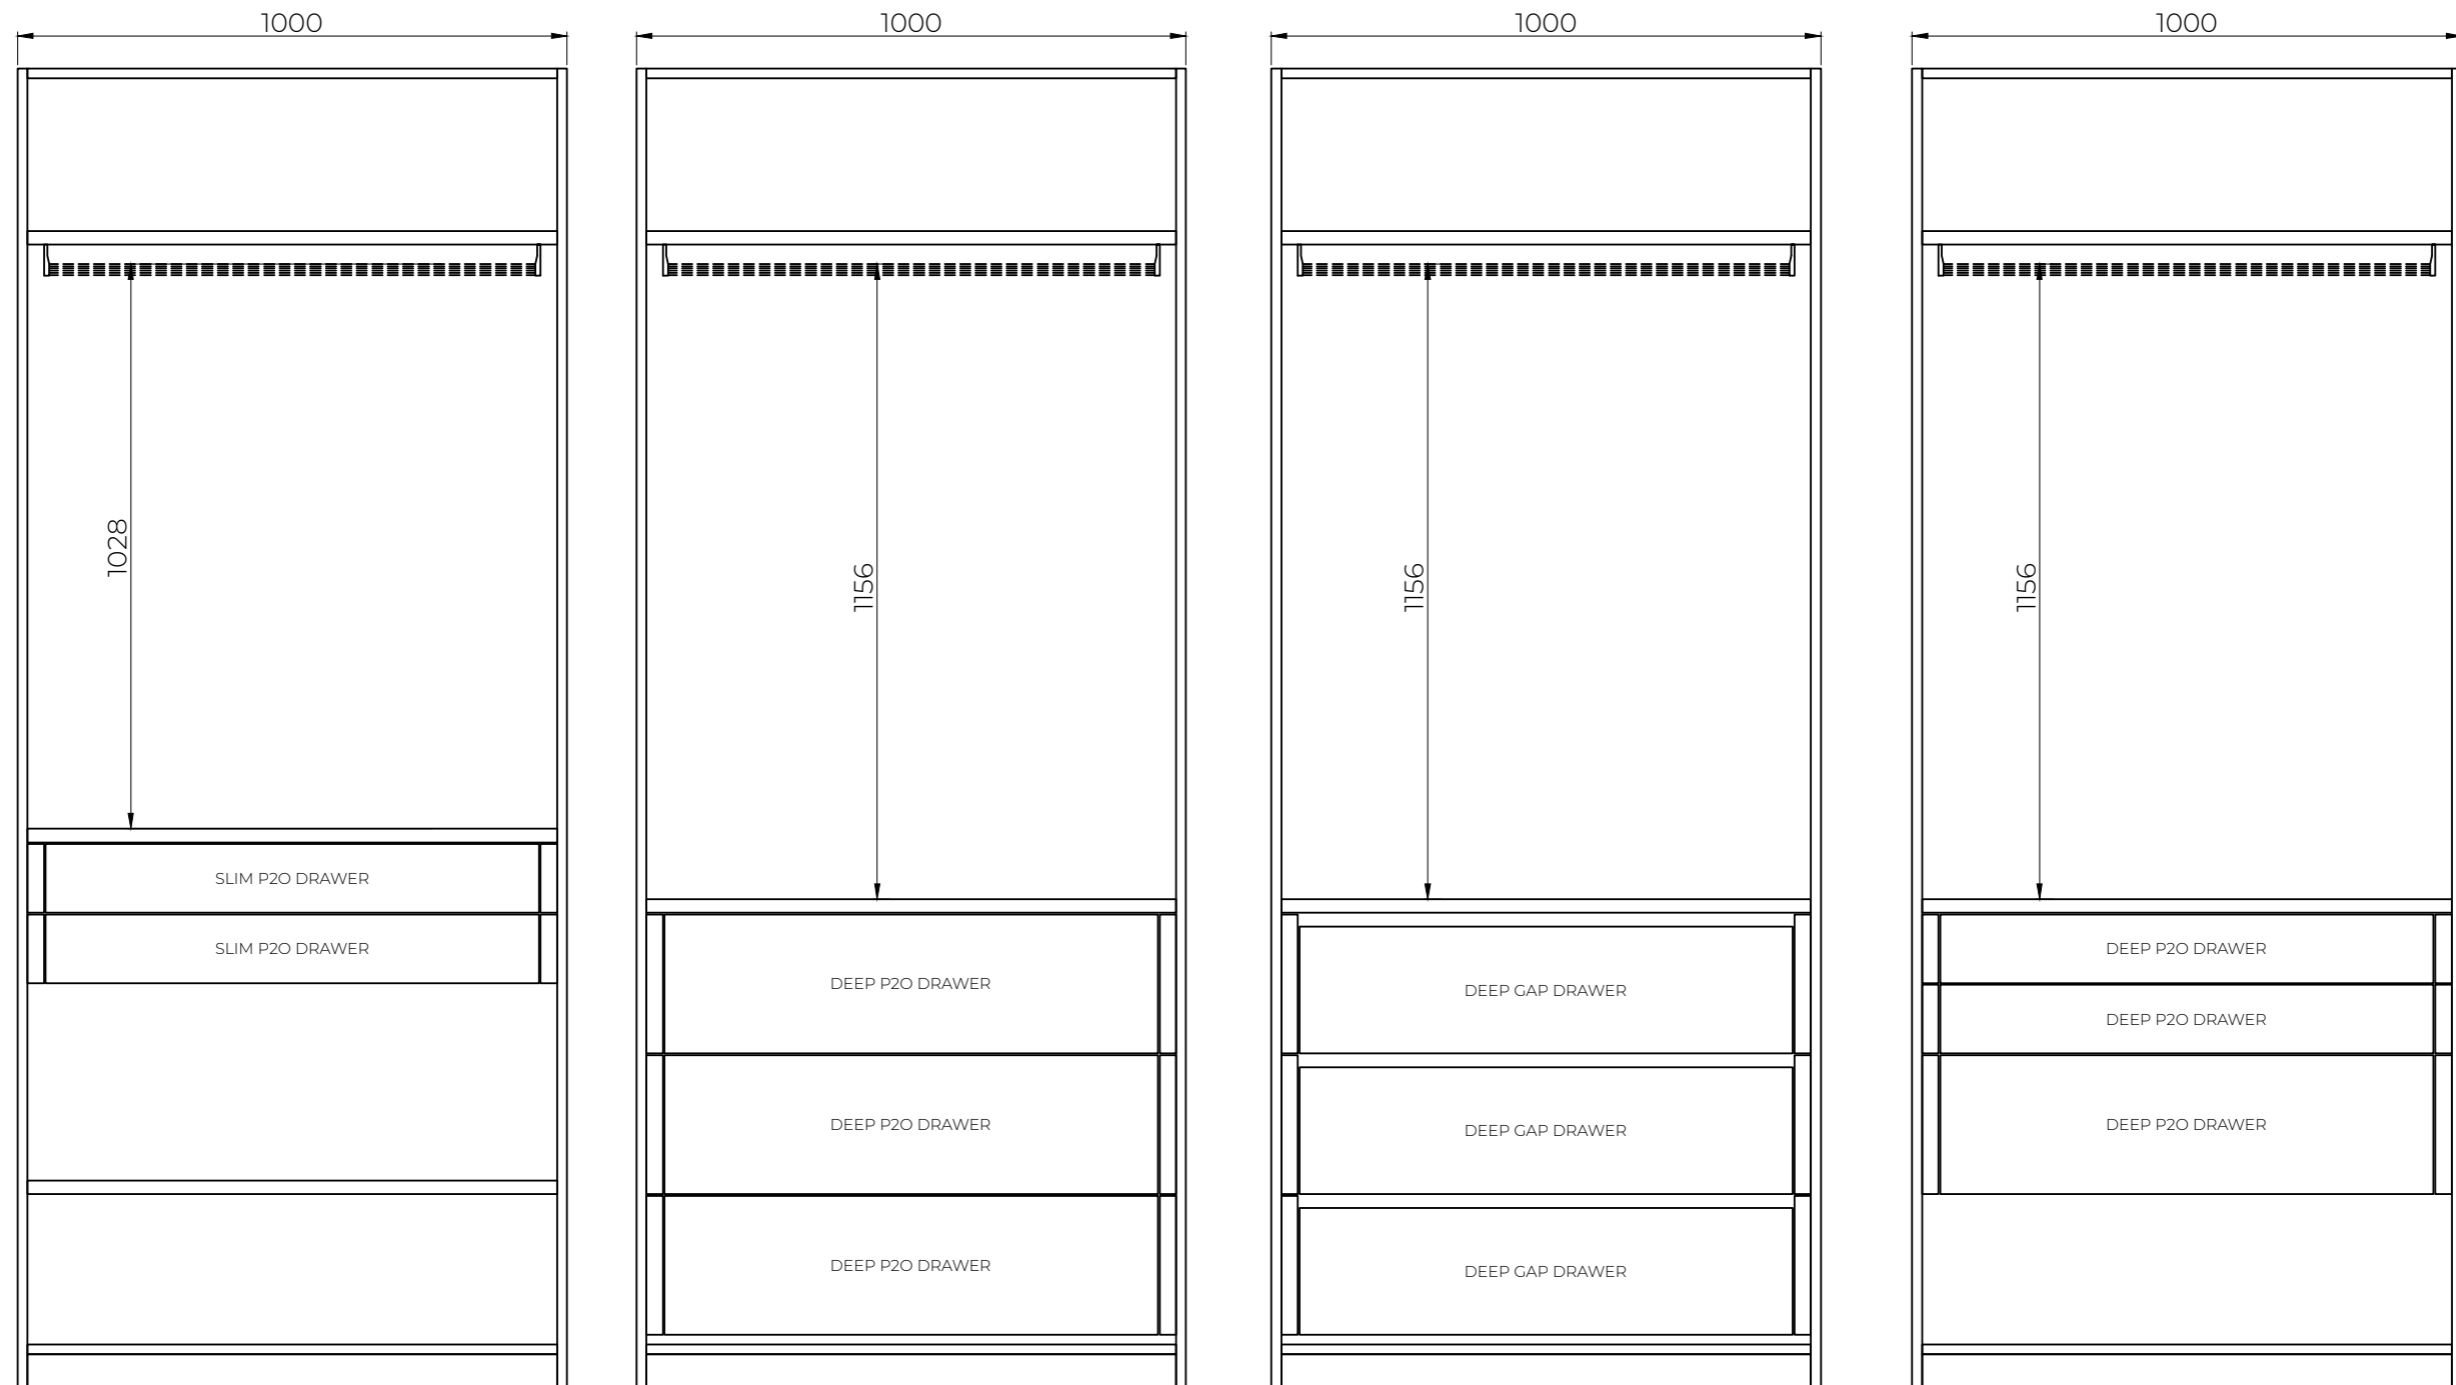

ace

Front view

Top view

lace +

Overhead units maximize your storage space while maintaining elegance. Free standing or recessed with the wall, both versions are possible. In the recessed version a fine architrave around the wardrobe can be provided to further enhance aesthetics.

wardrobe internals

OPTIONS

The product images shown may represent the range of product, or be for illustration purposes only and may not be an exact representation of the product.

wardrobe internals

OPTIONS

The product images shown may represent the range of product, or be for illustration purposes only and may not be an exact representation of the product.

wardrobe internals

OPTIONS

wardrobe internals

OPTIONS