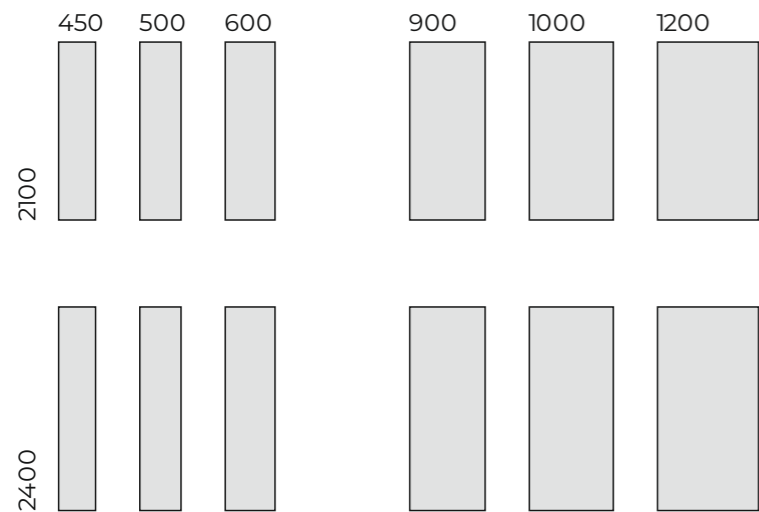

ace & ace +

Exterior modules

cube+ modules

Heights	400 500 600
Widths	450 500 600 900 1000 1200
Lift door	400 500 600 900 1000 1200
Depths	450 600

cube modules

Heights	2100 2400
Widths	450 500 600 900 1000 1200
Depths	450 600

glide

Exterior modules