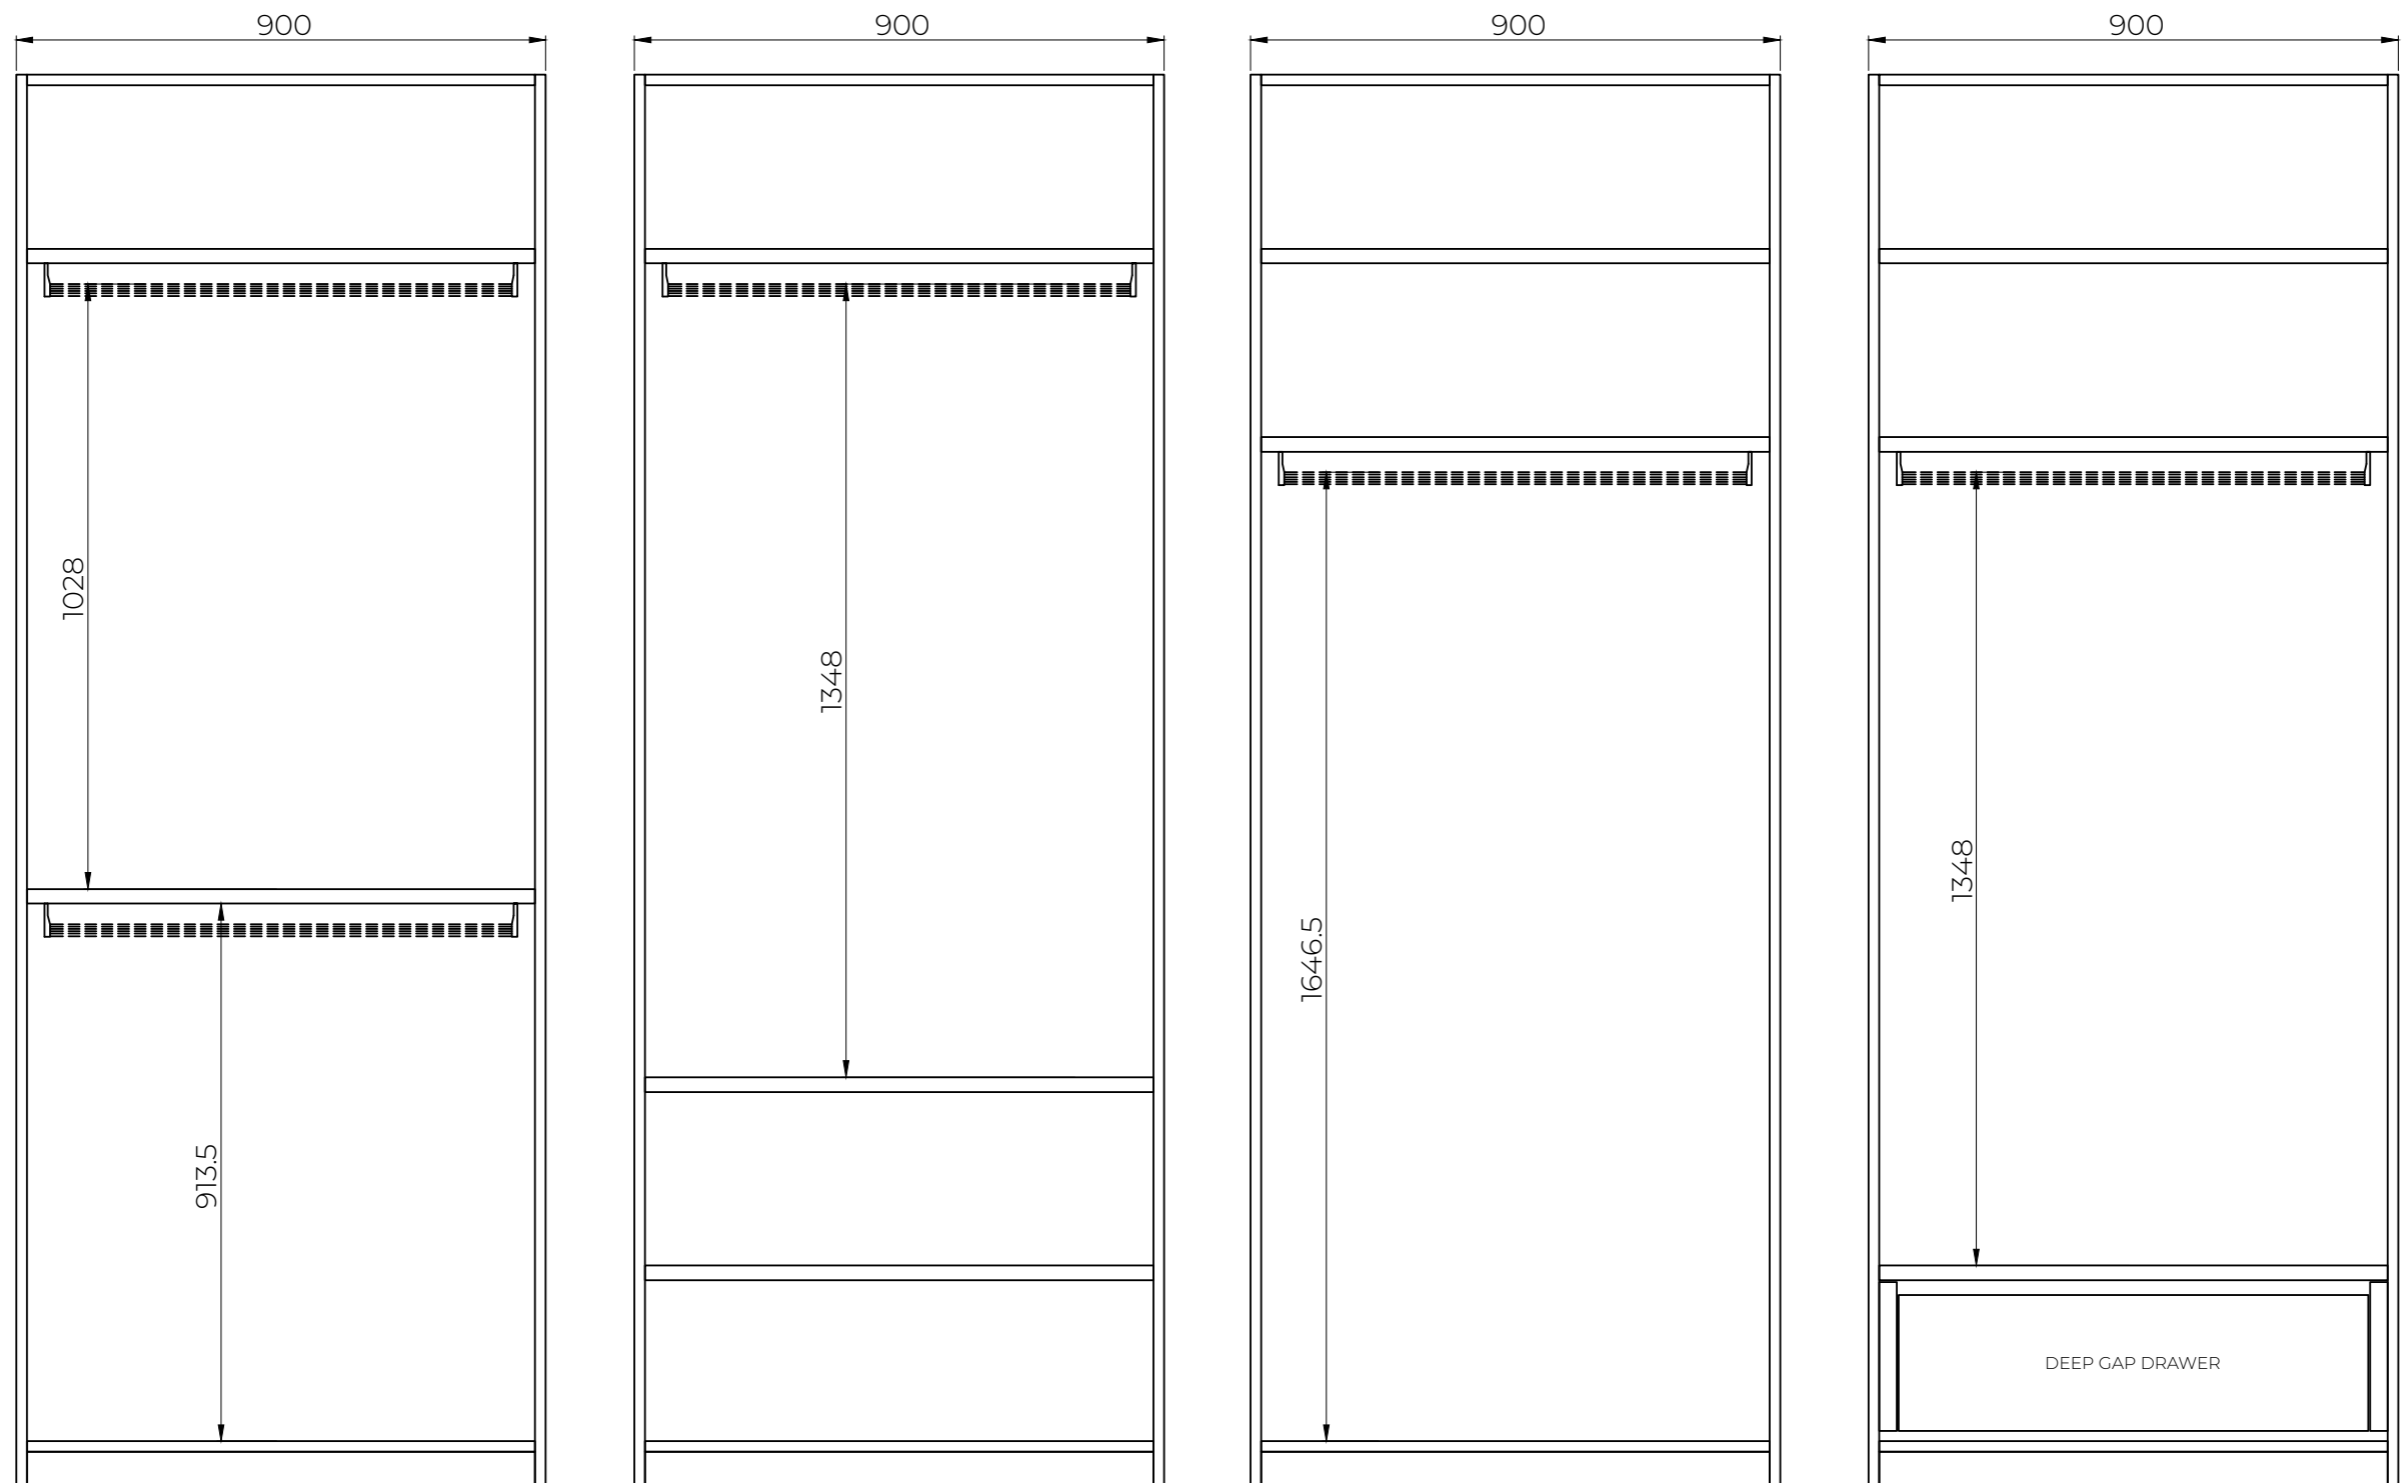

ace

Front view

Top view

lace +

Overhead units maximize your storage space while maintaining elegance. Free standing or recessed with the wall, both versions are possible. In the recessed version a fine architrave around the wardrobe can be provided to further enhance aesthetics.

wardrobe internals

OPTIONS

The product images shown may represent the range of product, or be for illustration purposes only and may not be an exact representation of the product.

wardrobe internals

OPTIONS

The product images shown may represent the range of product, or be for illustration purposes only and may not be an exact representation of the product.

| wardrobe internals

OPTIONS

wardrobe internals

OPTIONS