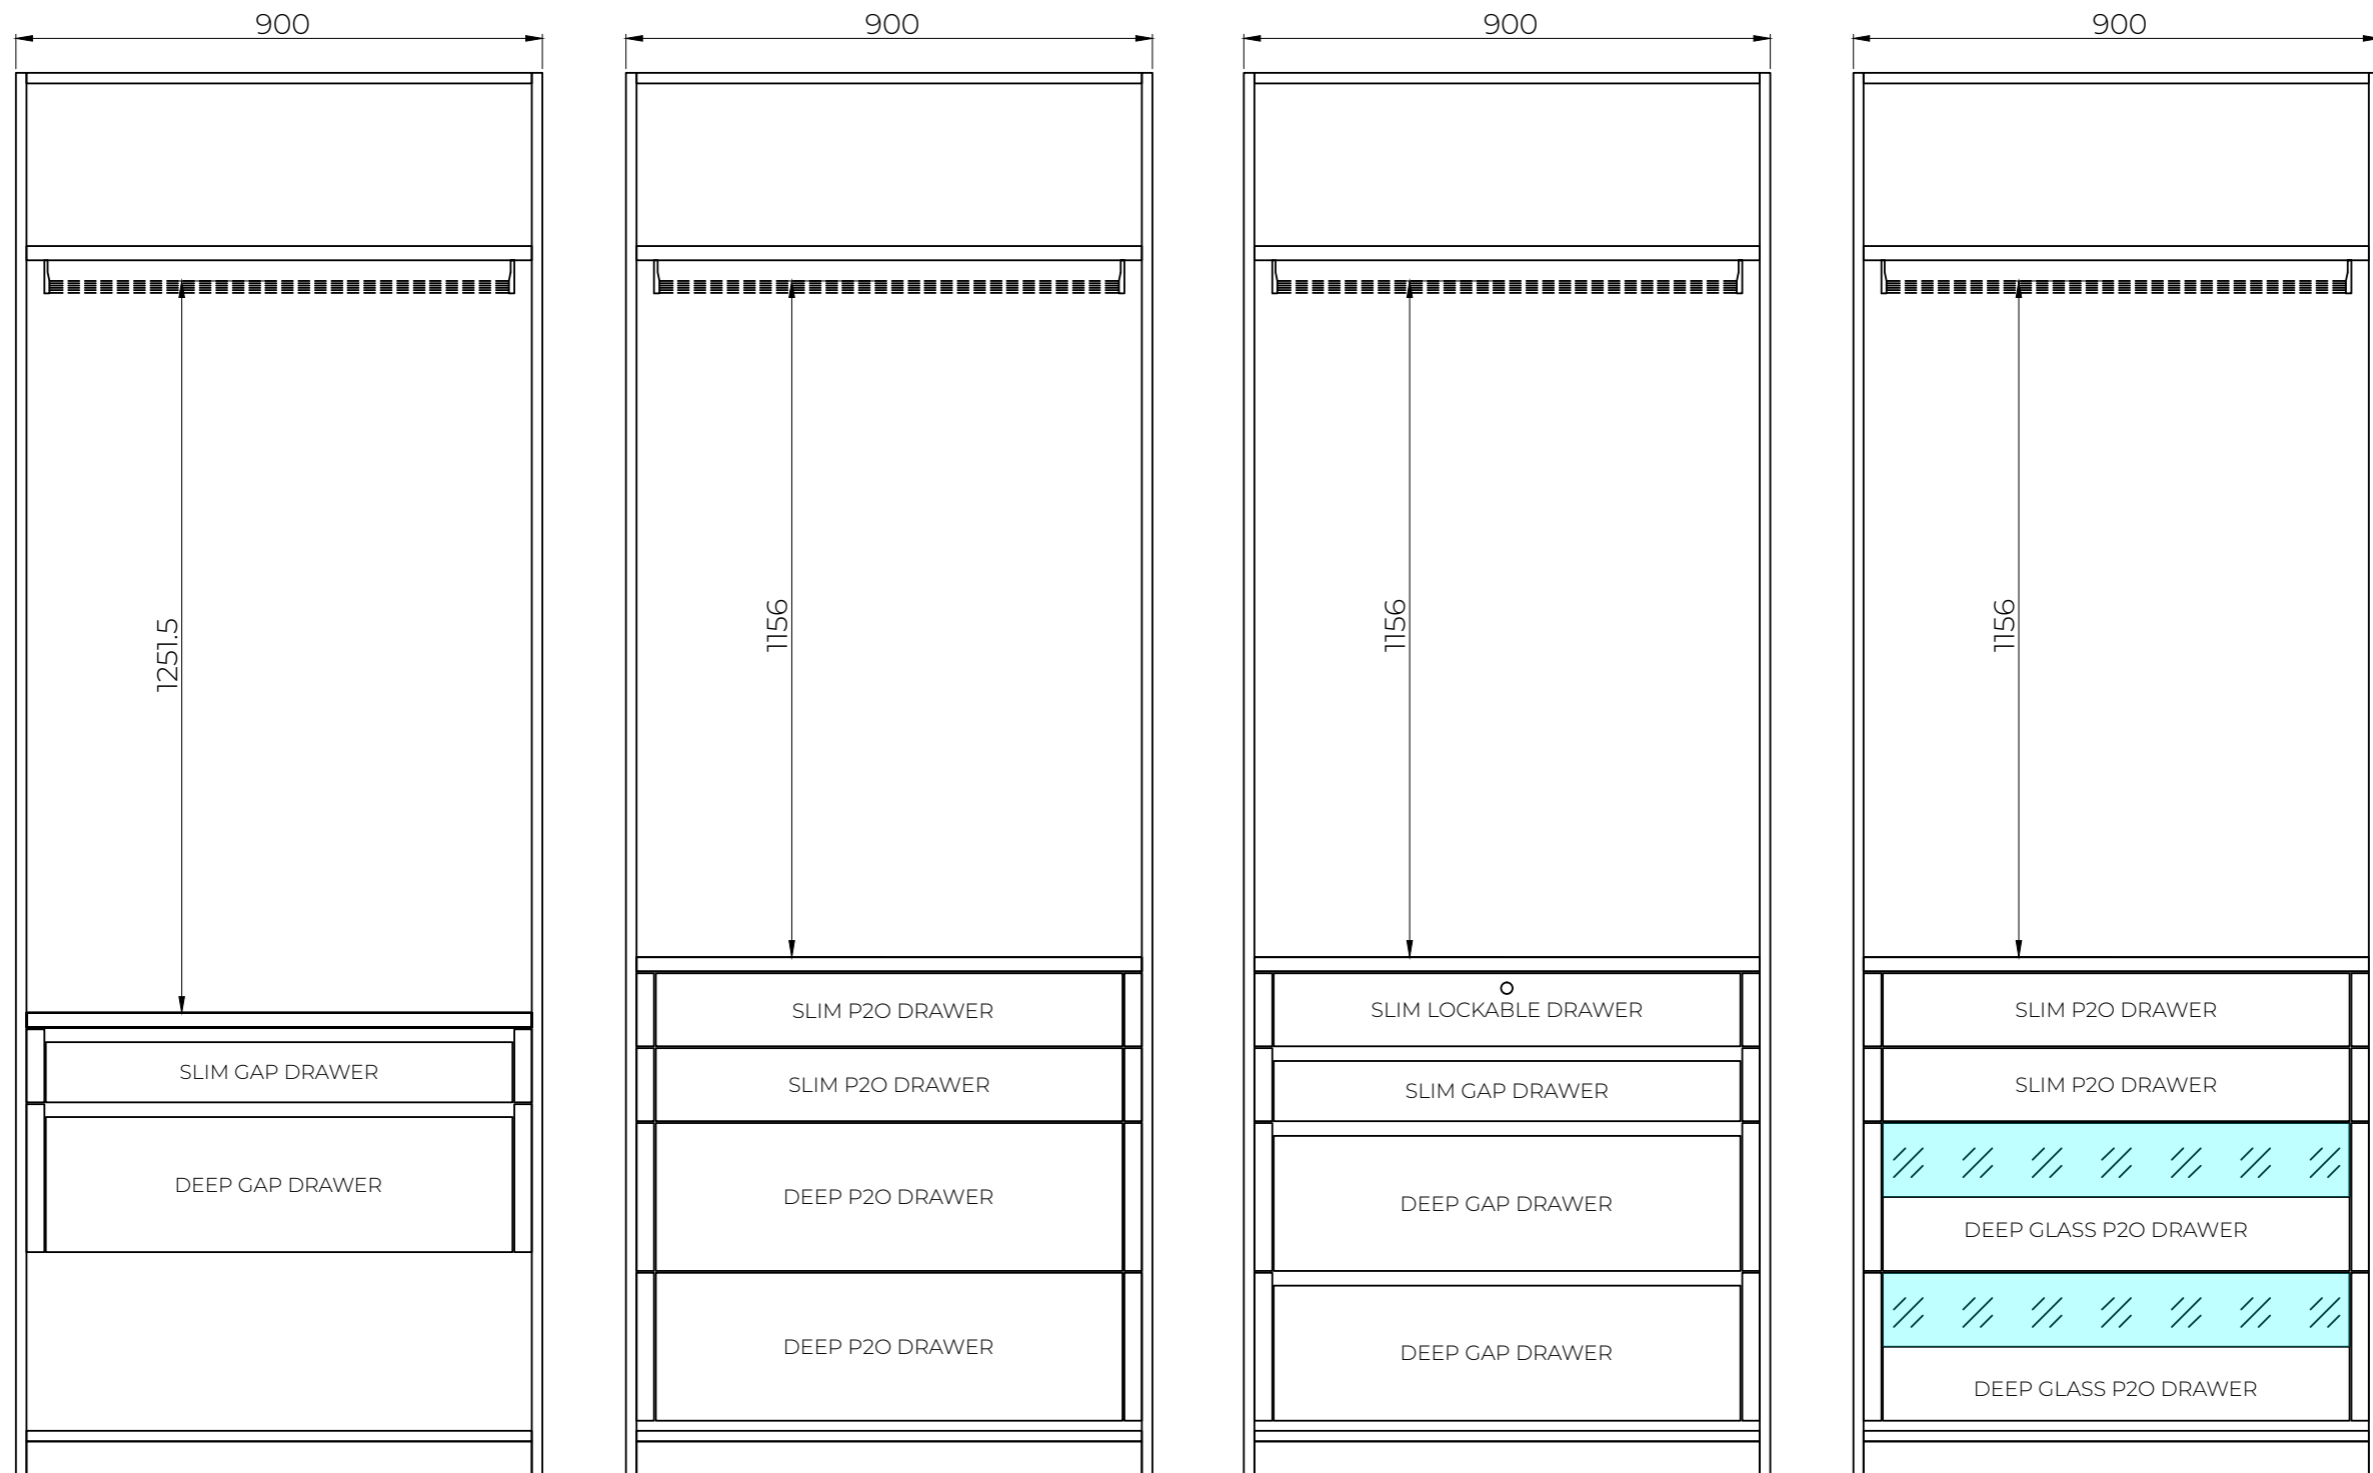

ace

Front view

Top view

lace +

Overhead units maximize your storage space while maintaining elegance. Free standing or recessed with the wall, both versions are possible. In the recessed version a fine architrave around the wardrobe can be provided to further enhance aesthetics.

The product images shown may represent the range of product, or be for illustration purposes only and may not be an exact representation of the product.

wardrobe internals

OPTIONS

The product images shown may represent the range of product, or be for illustration purposes only and may not be an exact representation of the product.

wardrobe internals

OPTIONS

The product images shown may represent the range of product, or be for illustration purposes only and may not be an exact representation of the product.

wardrobe internals

OPTIONS

The product images shown may represent the range of product, or be for illustration purposes only and may not be an exact representation of the product.

wardrobe internals

OPTIONS

wardrobe internals

OPTIONS