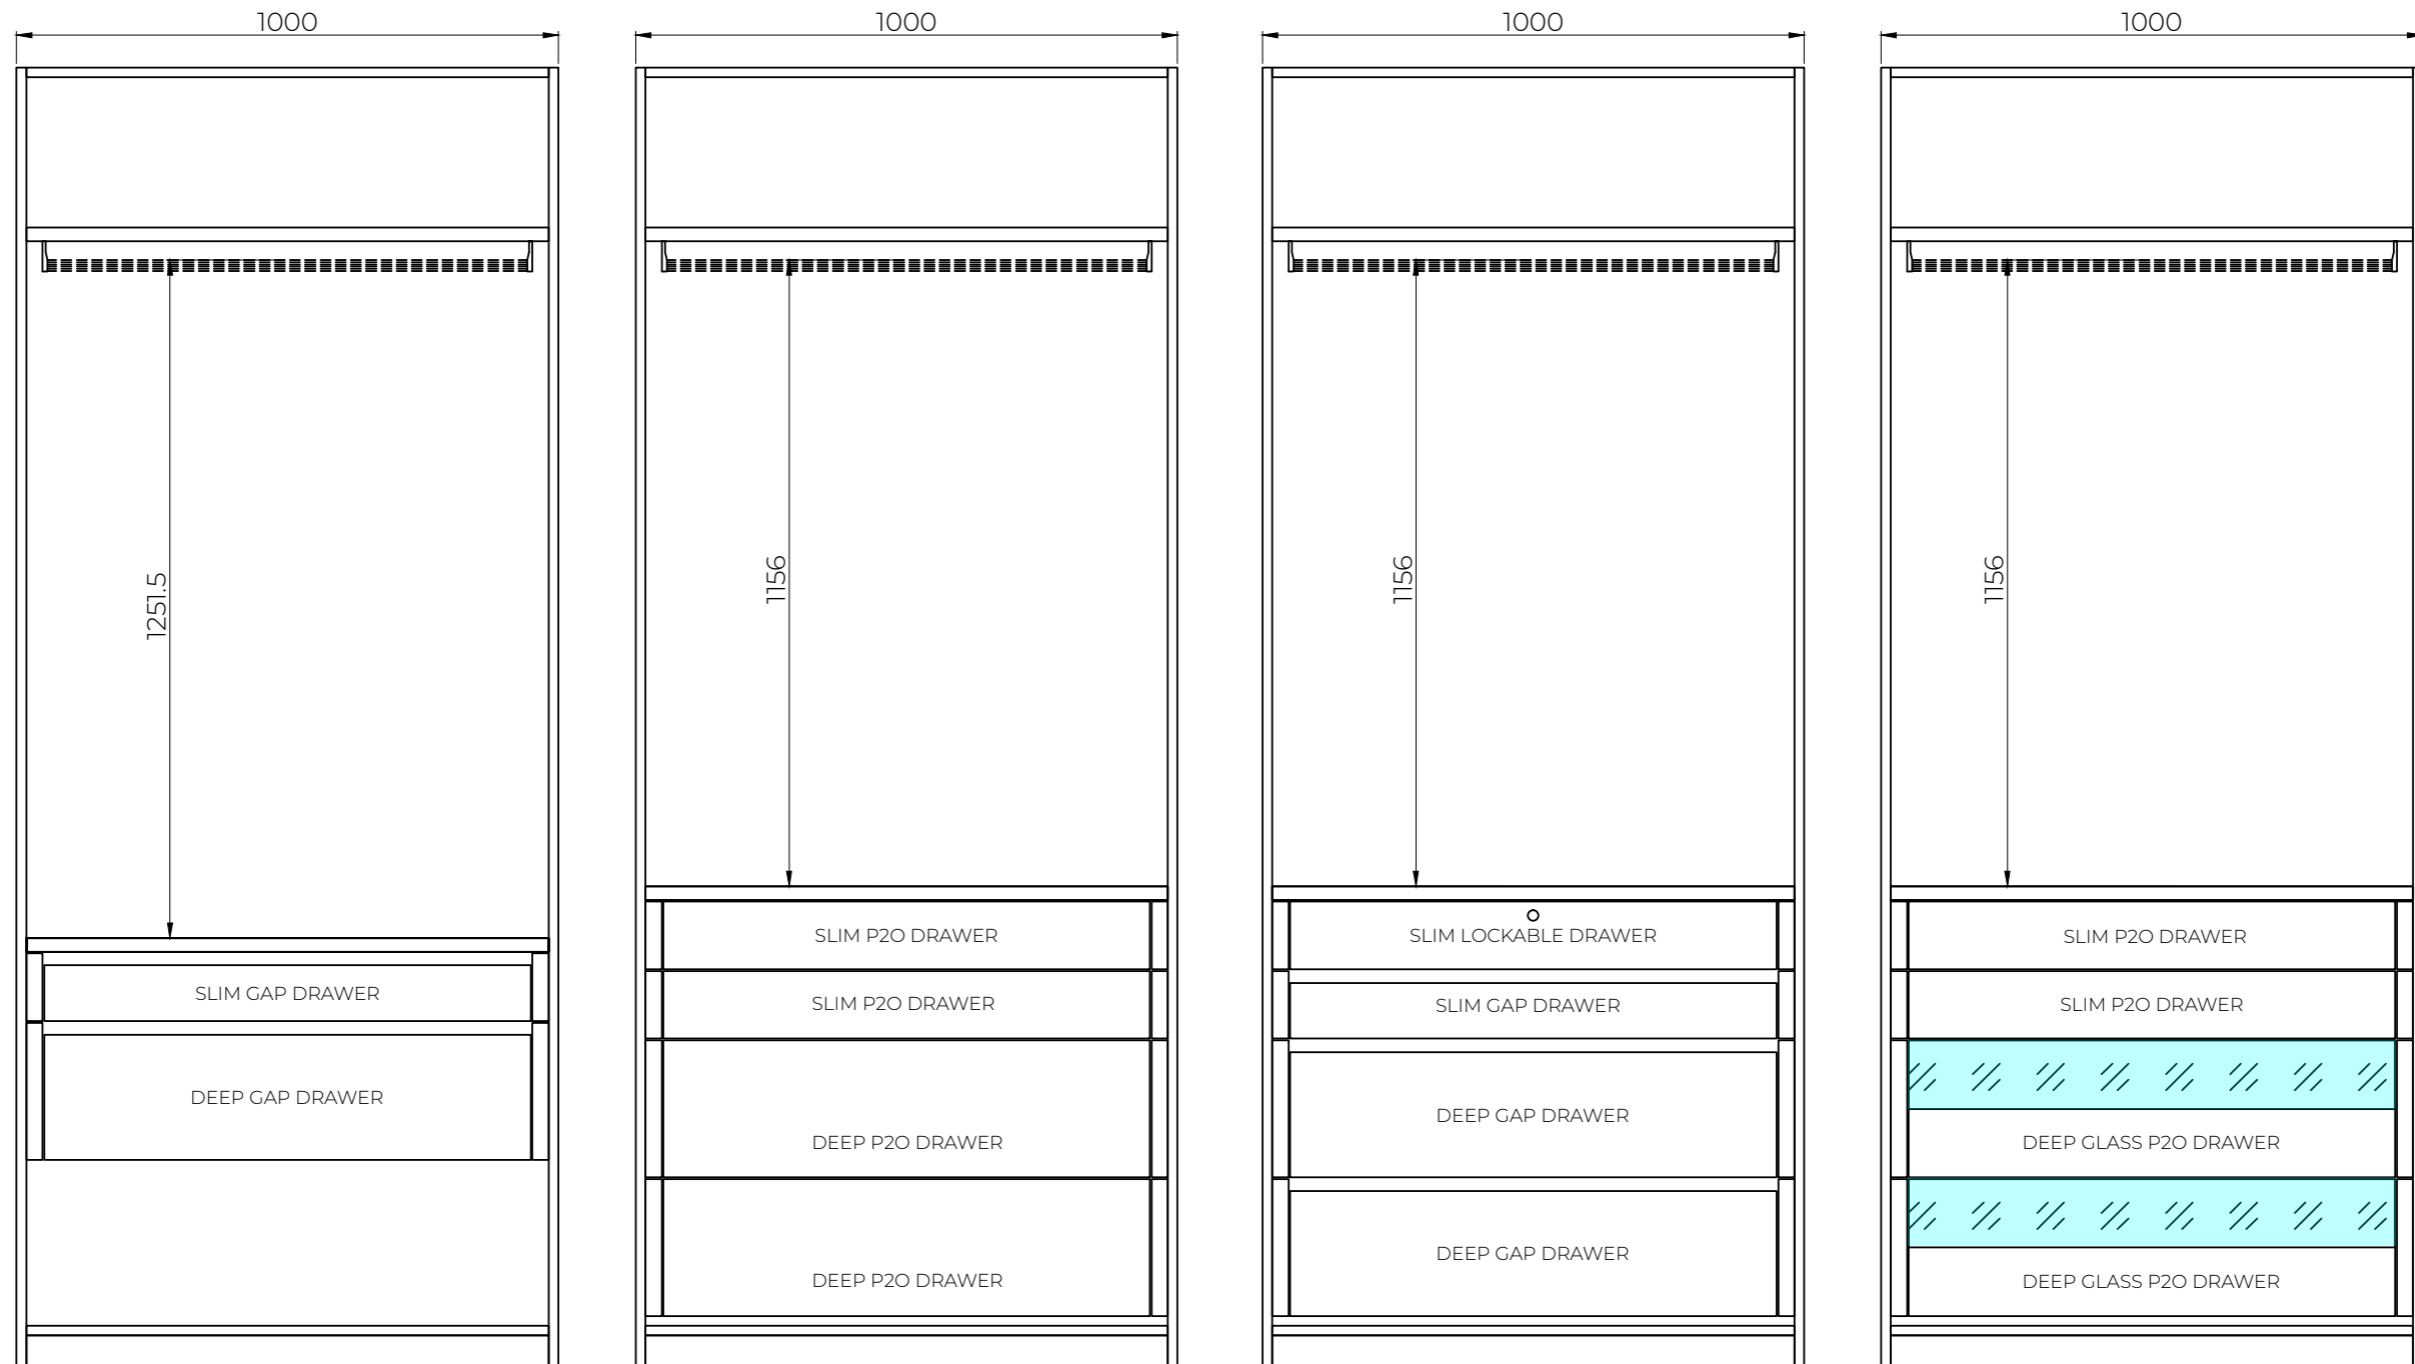

ace

Front view

Top view

lace +

Overhead units maximize your storage space while maintaining elegance. Free standing or recessed with the wall, both versions are possible. In the recessed version a fine architrave around the wardrobe can be provided to further enhance aesthetics.

wardrobe internals

OPTIONS

The product images shown may represent the range of product, or be for illustration purposes only and may not be an exact representation of the product.

wardrobe internals

OPTIONS

The product images shown may represent the range of product, or be for illustration purposes only and may not be an exact representation of the product.

wardrobe internals

OPTIONS

wardrobe internals

OPTIONS

The product images shown may represent the range of product, or be for illustration purposes only and may not be an exact representation of the product.

wardrobe internals

OPTIONS

The product images shown may represent the range of product, or be for illustration purposes only and may not be an exact representation of the product.