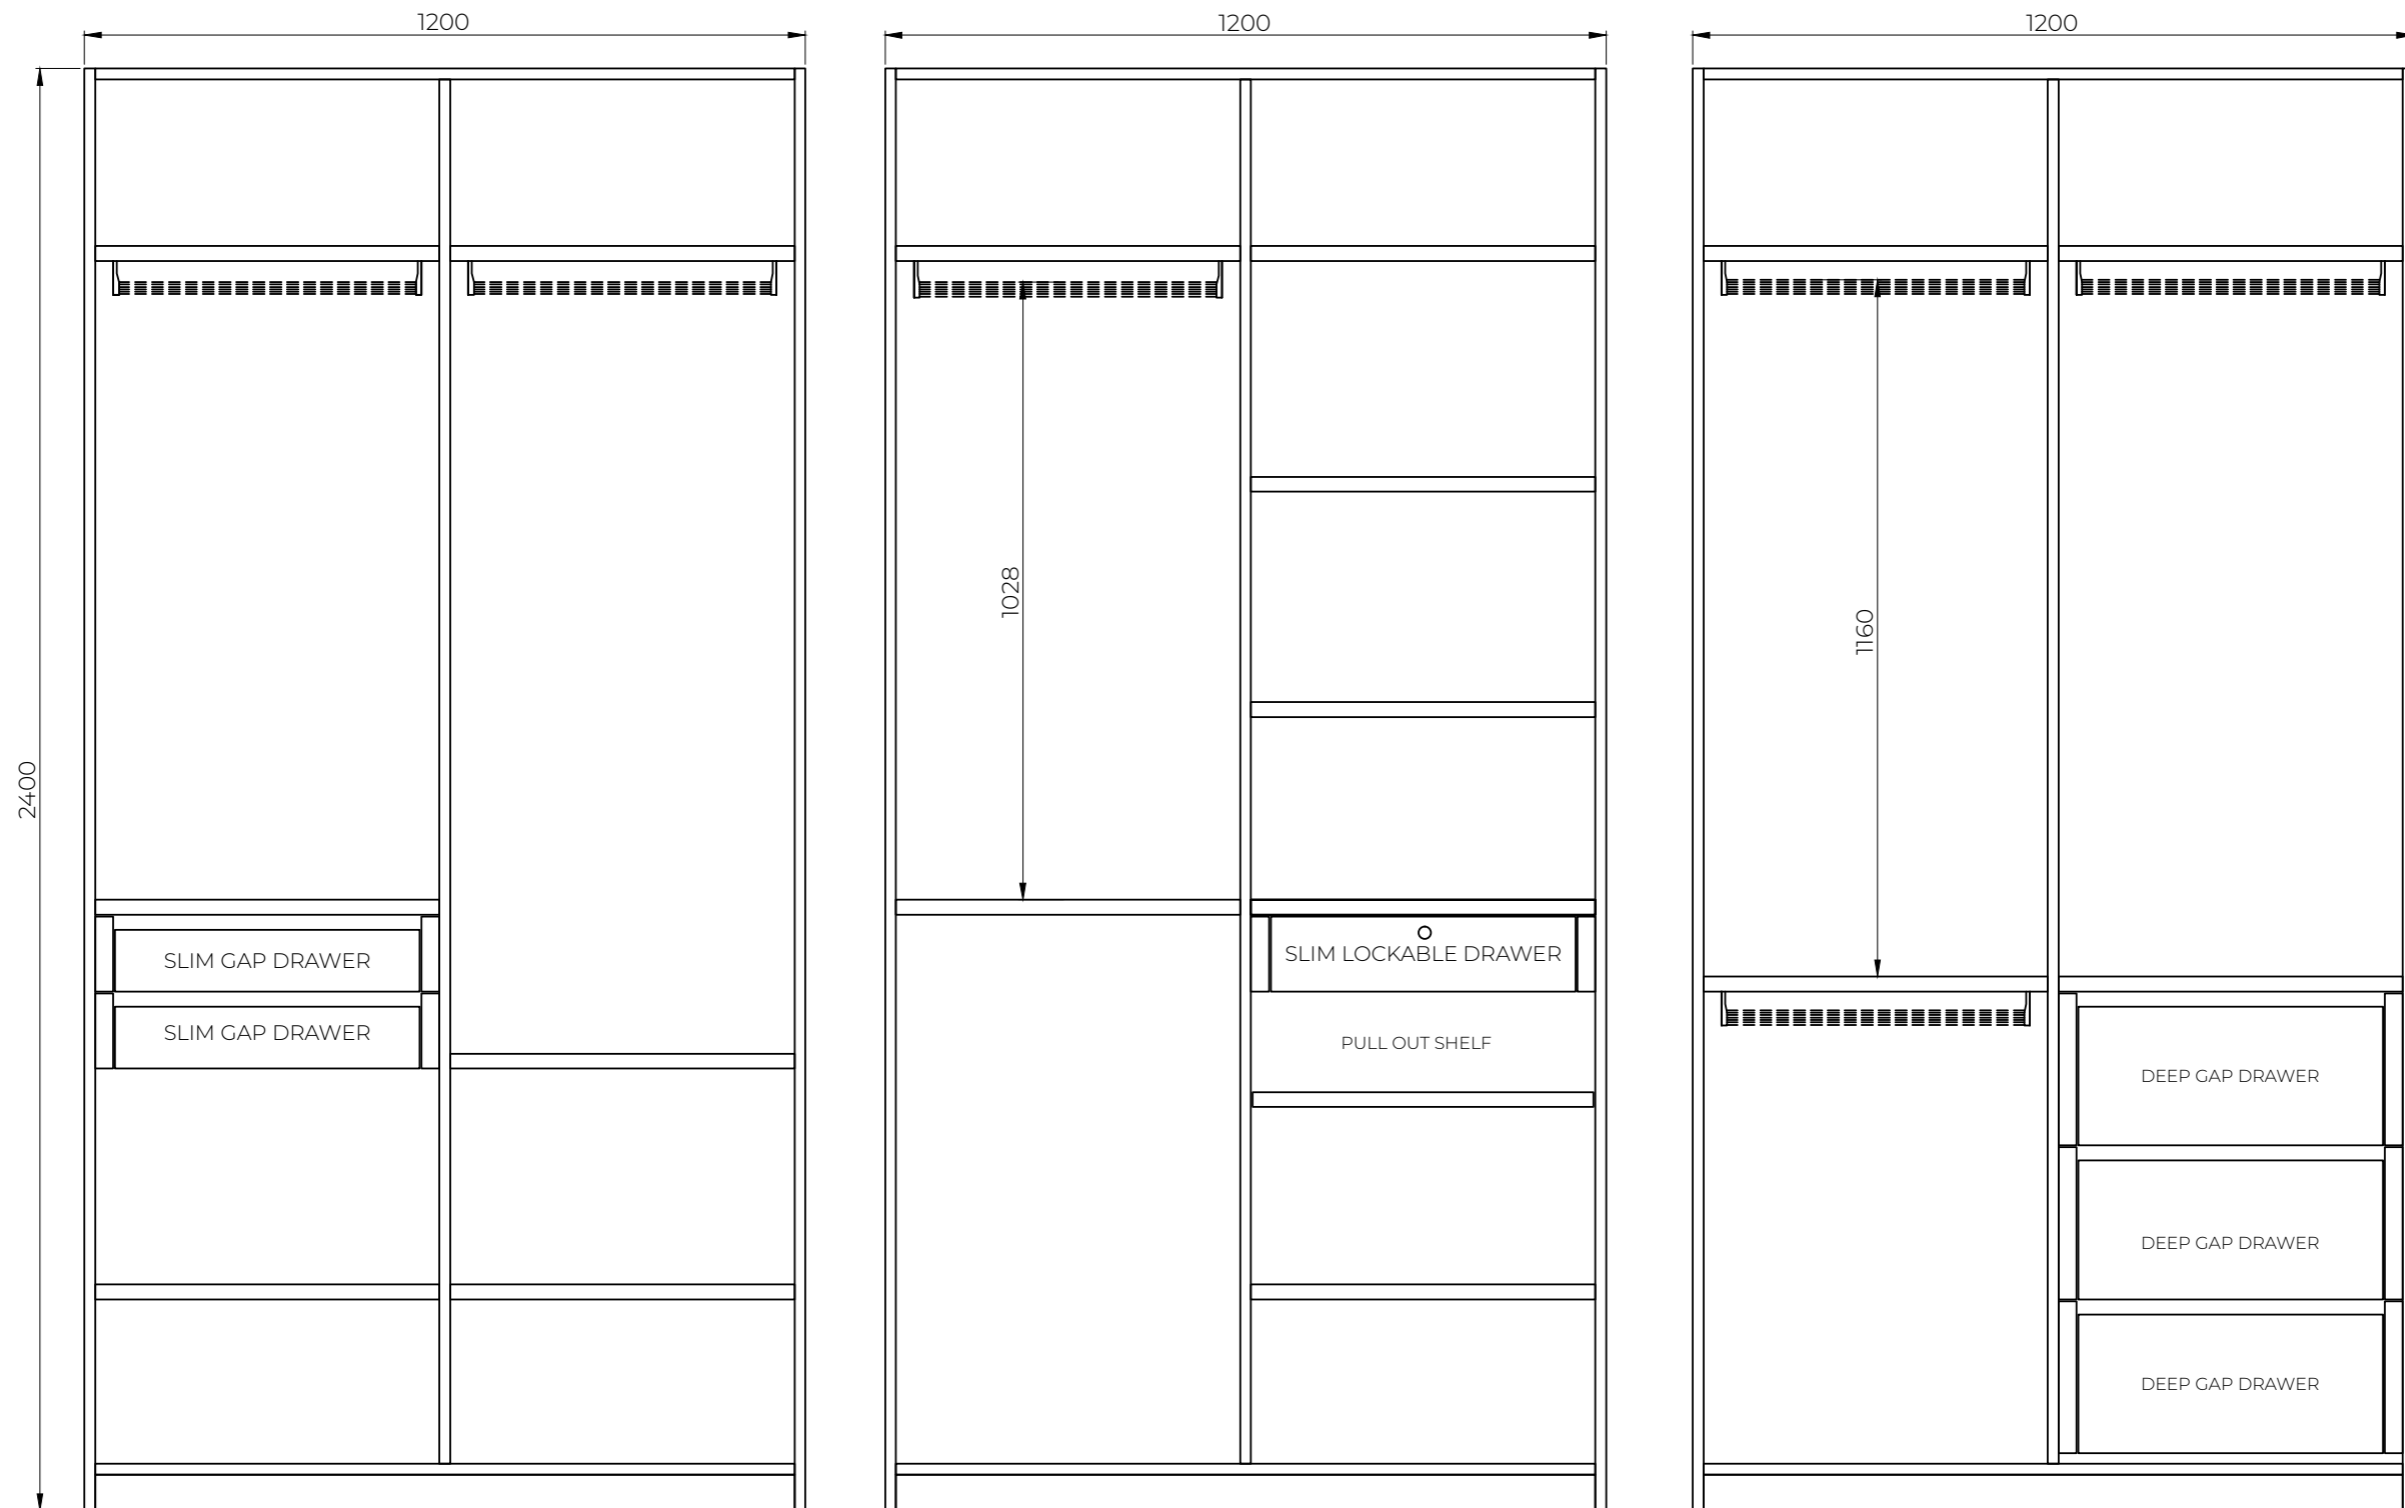

wardrobe internals

OPTIONS