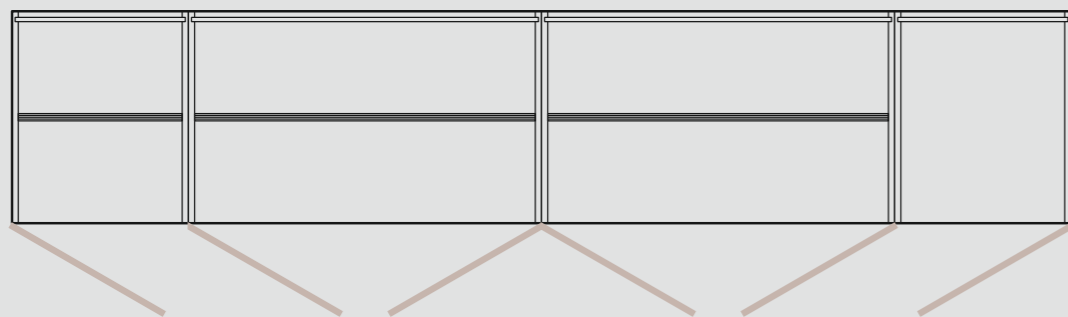

Sample configuration

ace +

Top view