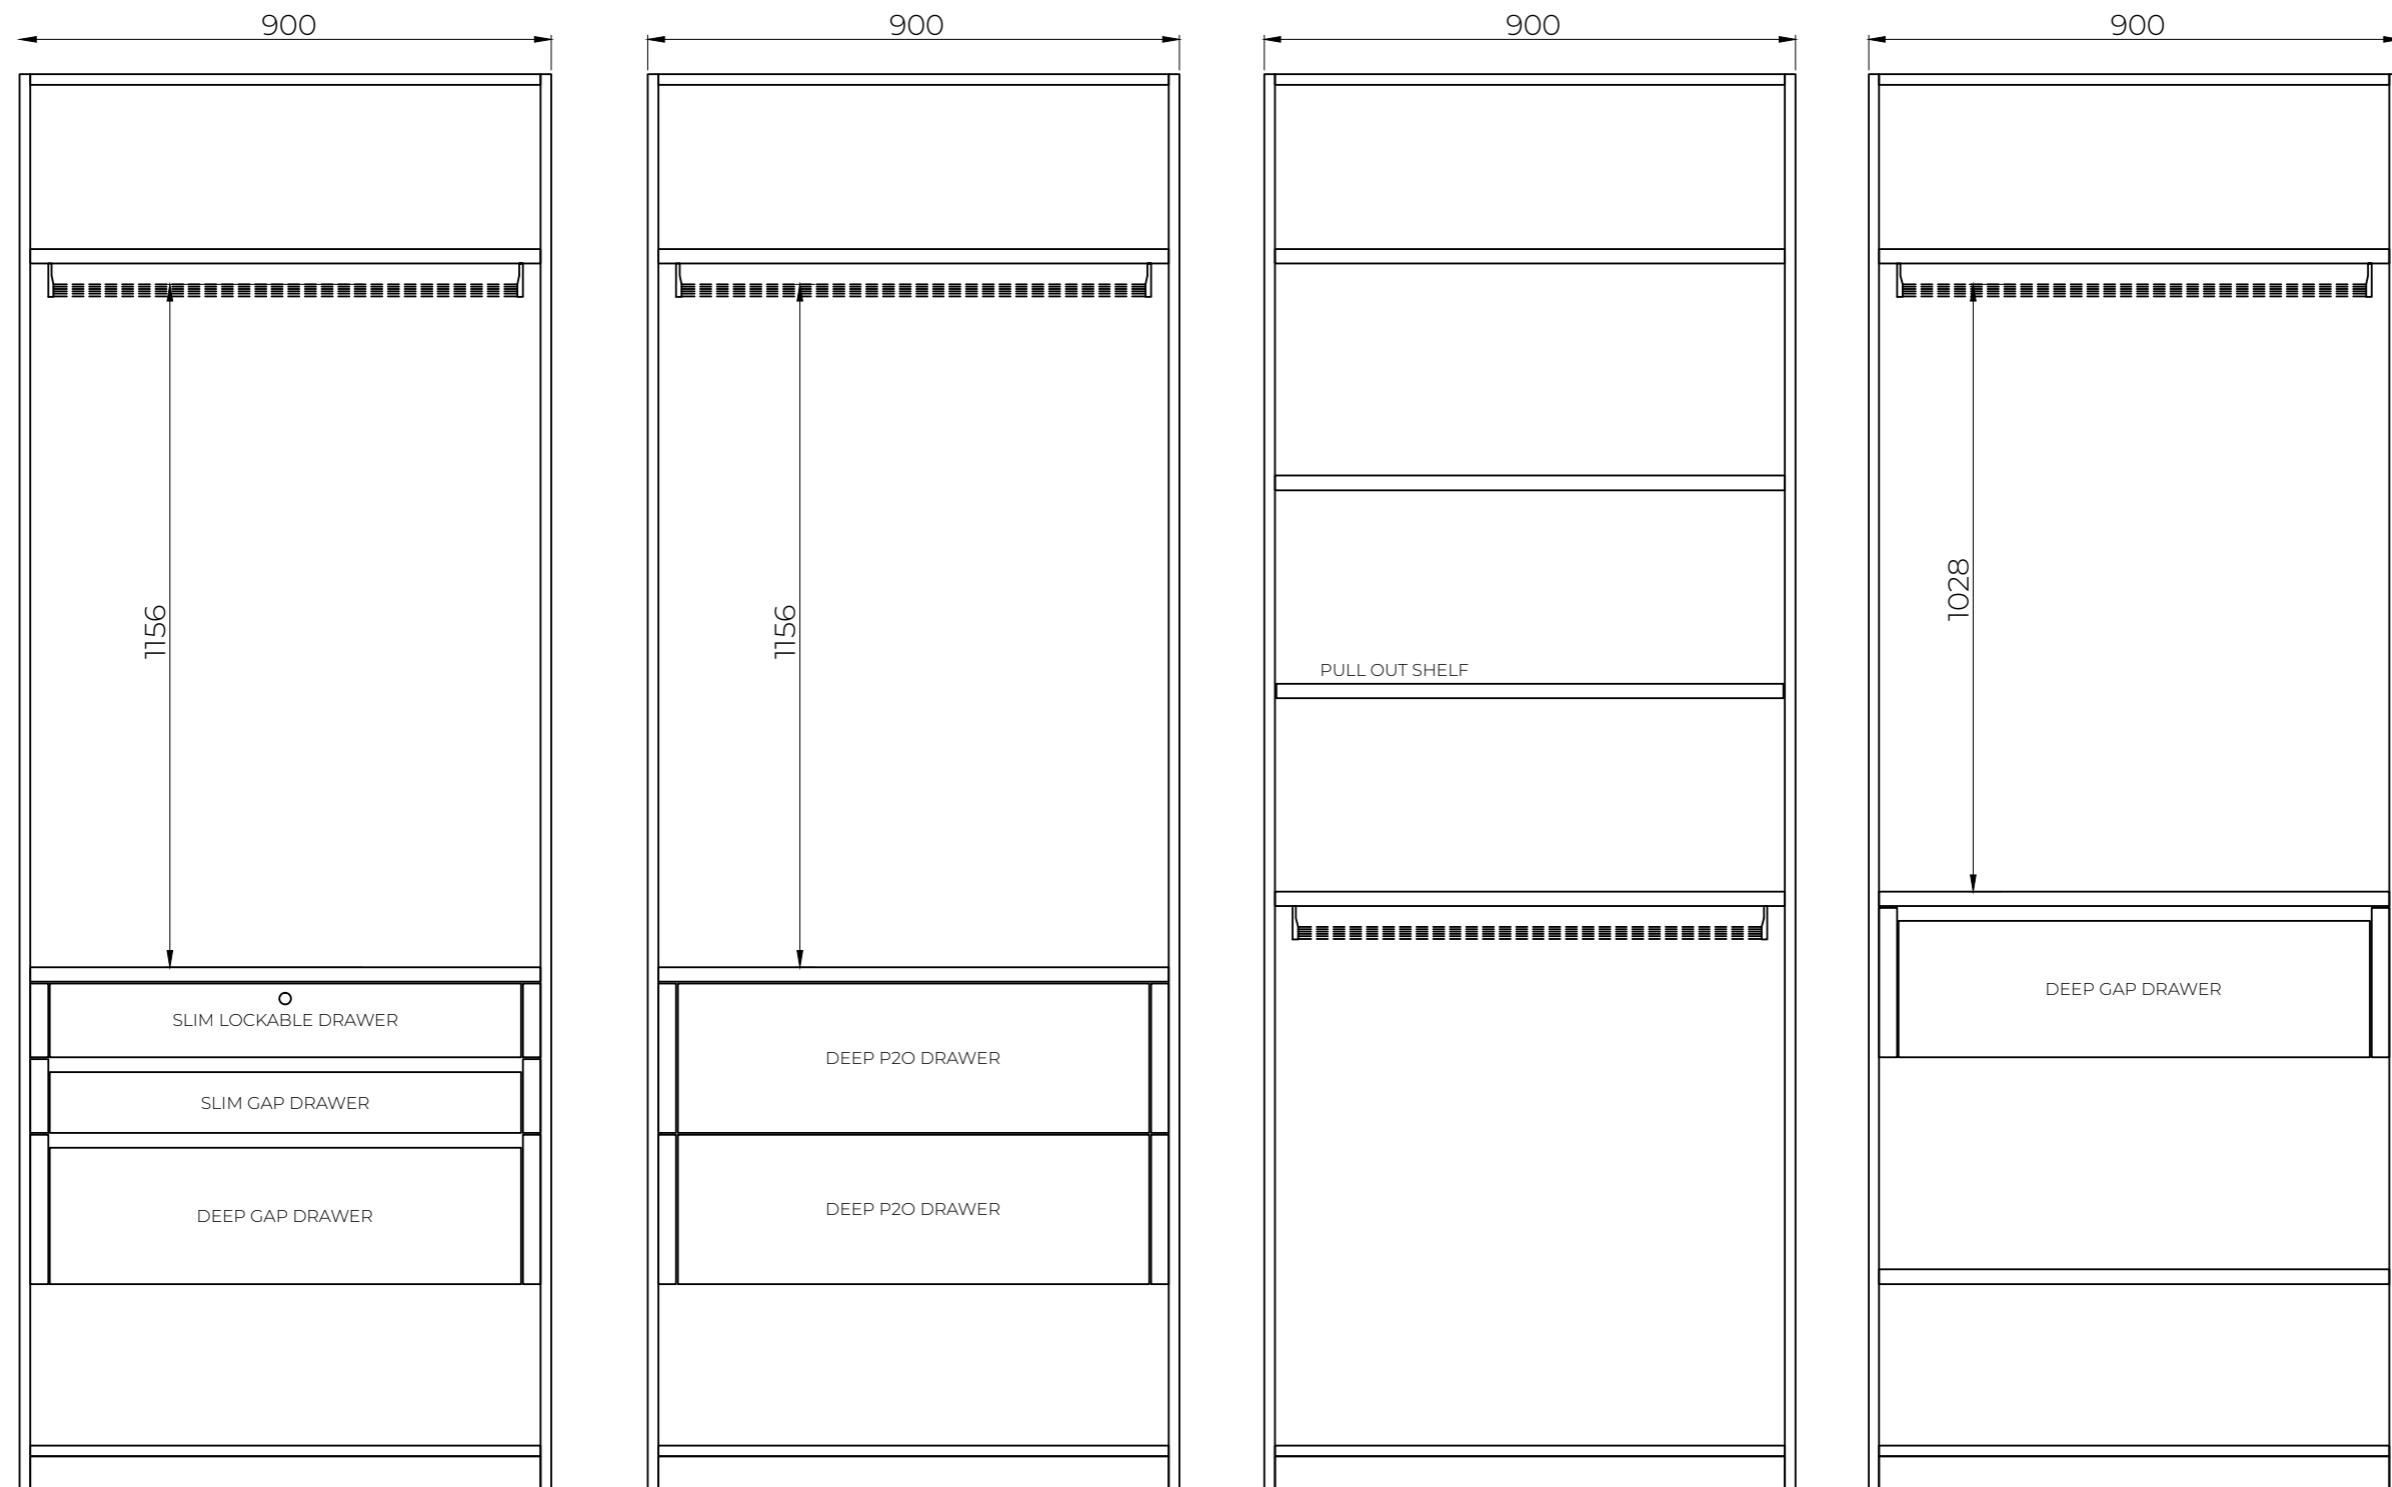

ace

Front view

Top view

lace +

Overhead units maximize your storage space while maintaining elegance. Free standing or recessed with the wall, both versions are possible. In the recessed version a fine architrave around the wardrobe can be provided to further enhance aesthetics.

The product images shown may represent the range of product, or be for illustration purposes only and may not be an exact representation of the product.

| wardrobe internals

OPTIONS

wardrobe internals

OPTIONS

wardrobe internals

OPTIONS

The product images shown may represent the range of product, or be for illustration purposes only and may not be an exact representation of the product.

wardrobe internals

OPTIONS

The product images shown may represent the range of product, or be for illustration purposes only and may not be an exact representation of the product.

wardrobe internals

OPTIONS

The product images shown may represent the range of product, or be for illustration purposes only and may not be an exact representation of the product.