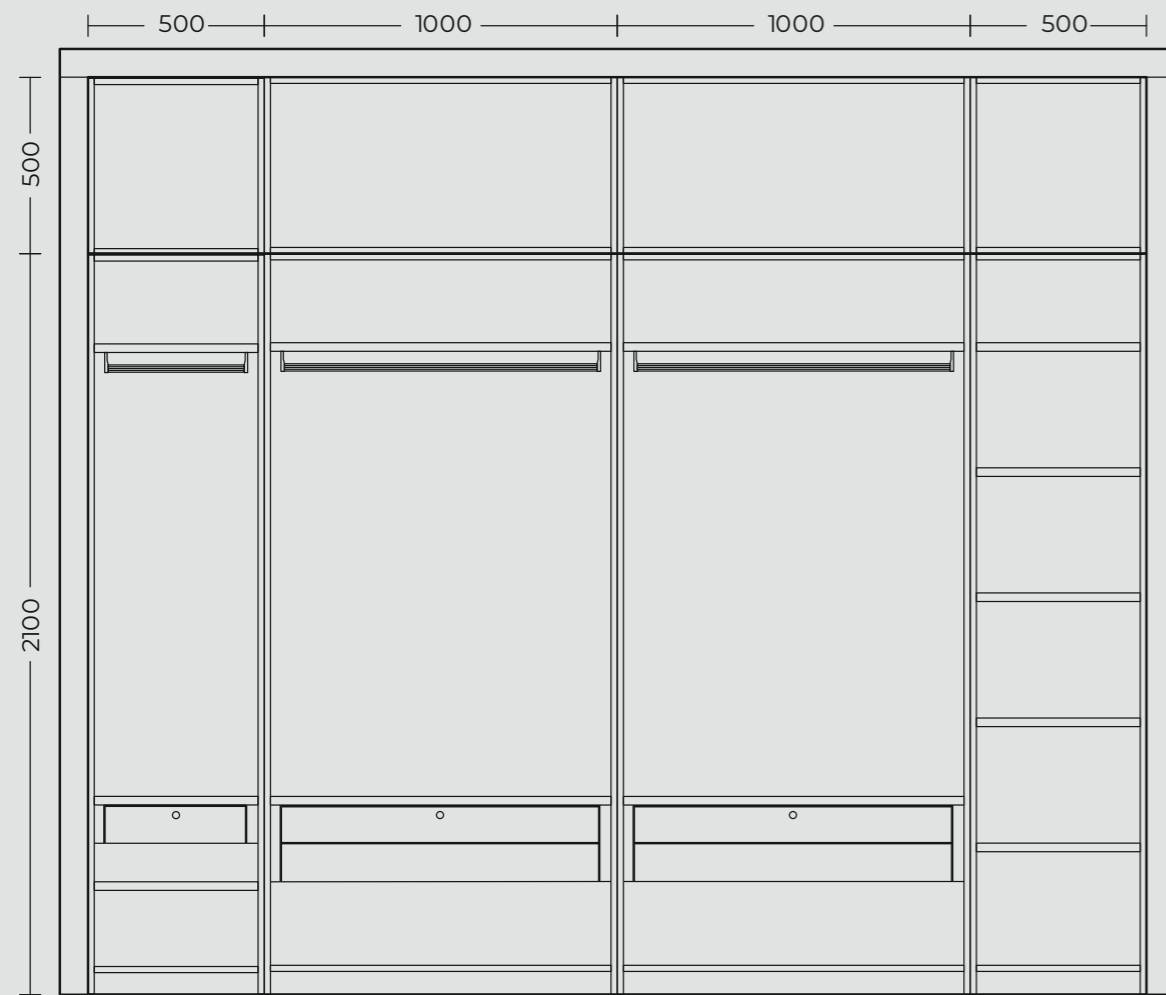

Sample configuration

ace +

Front view