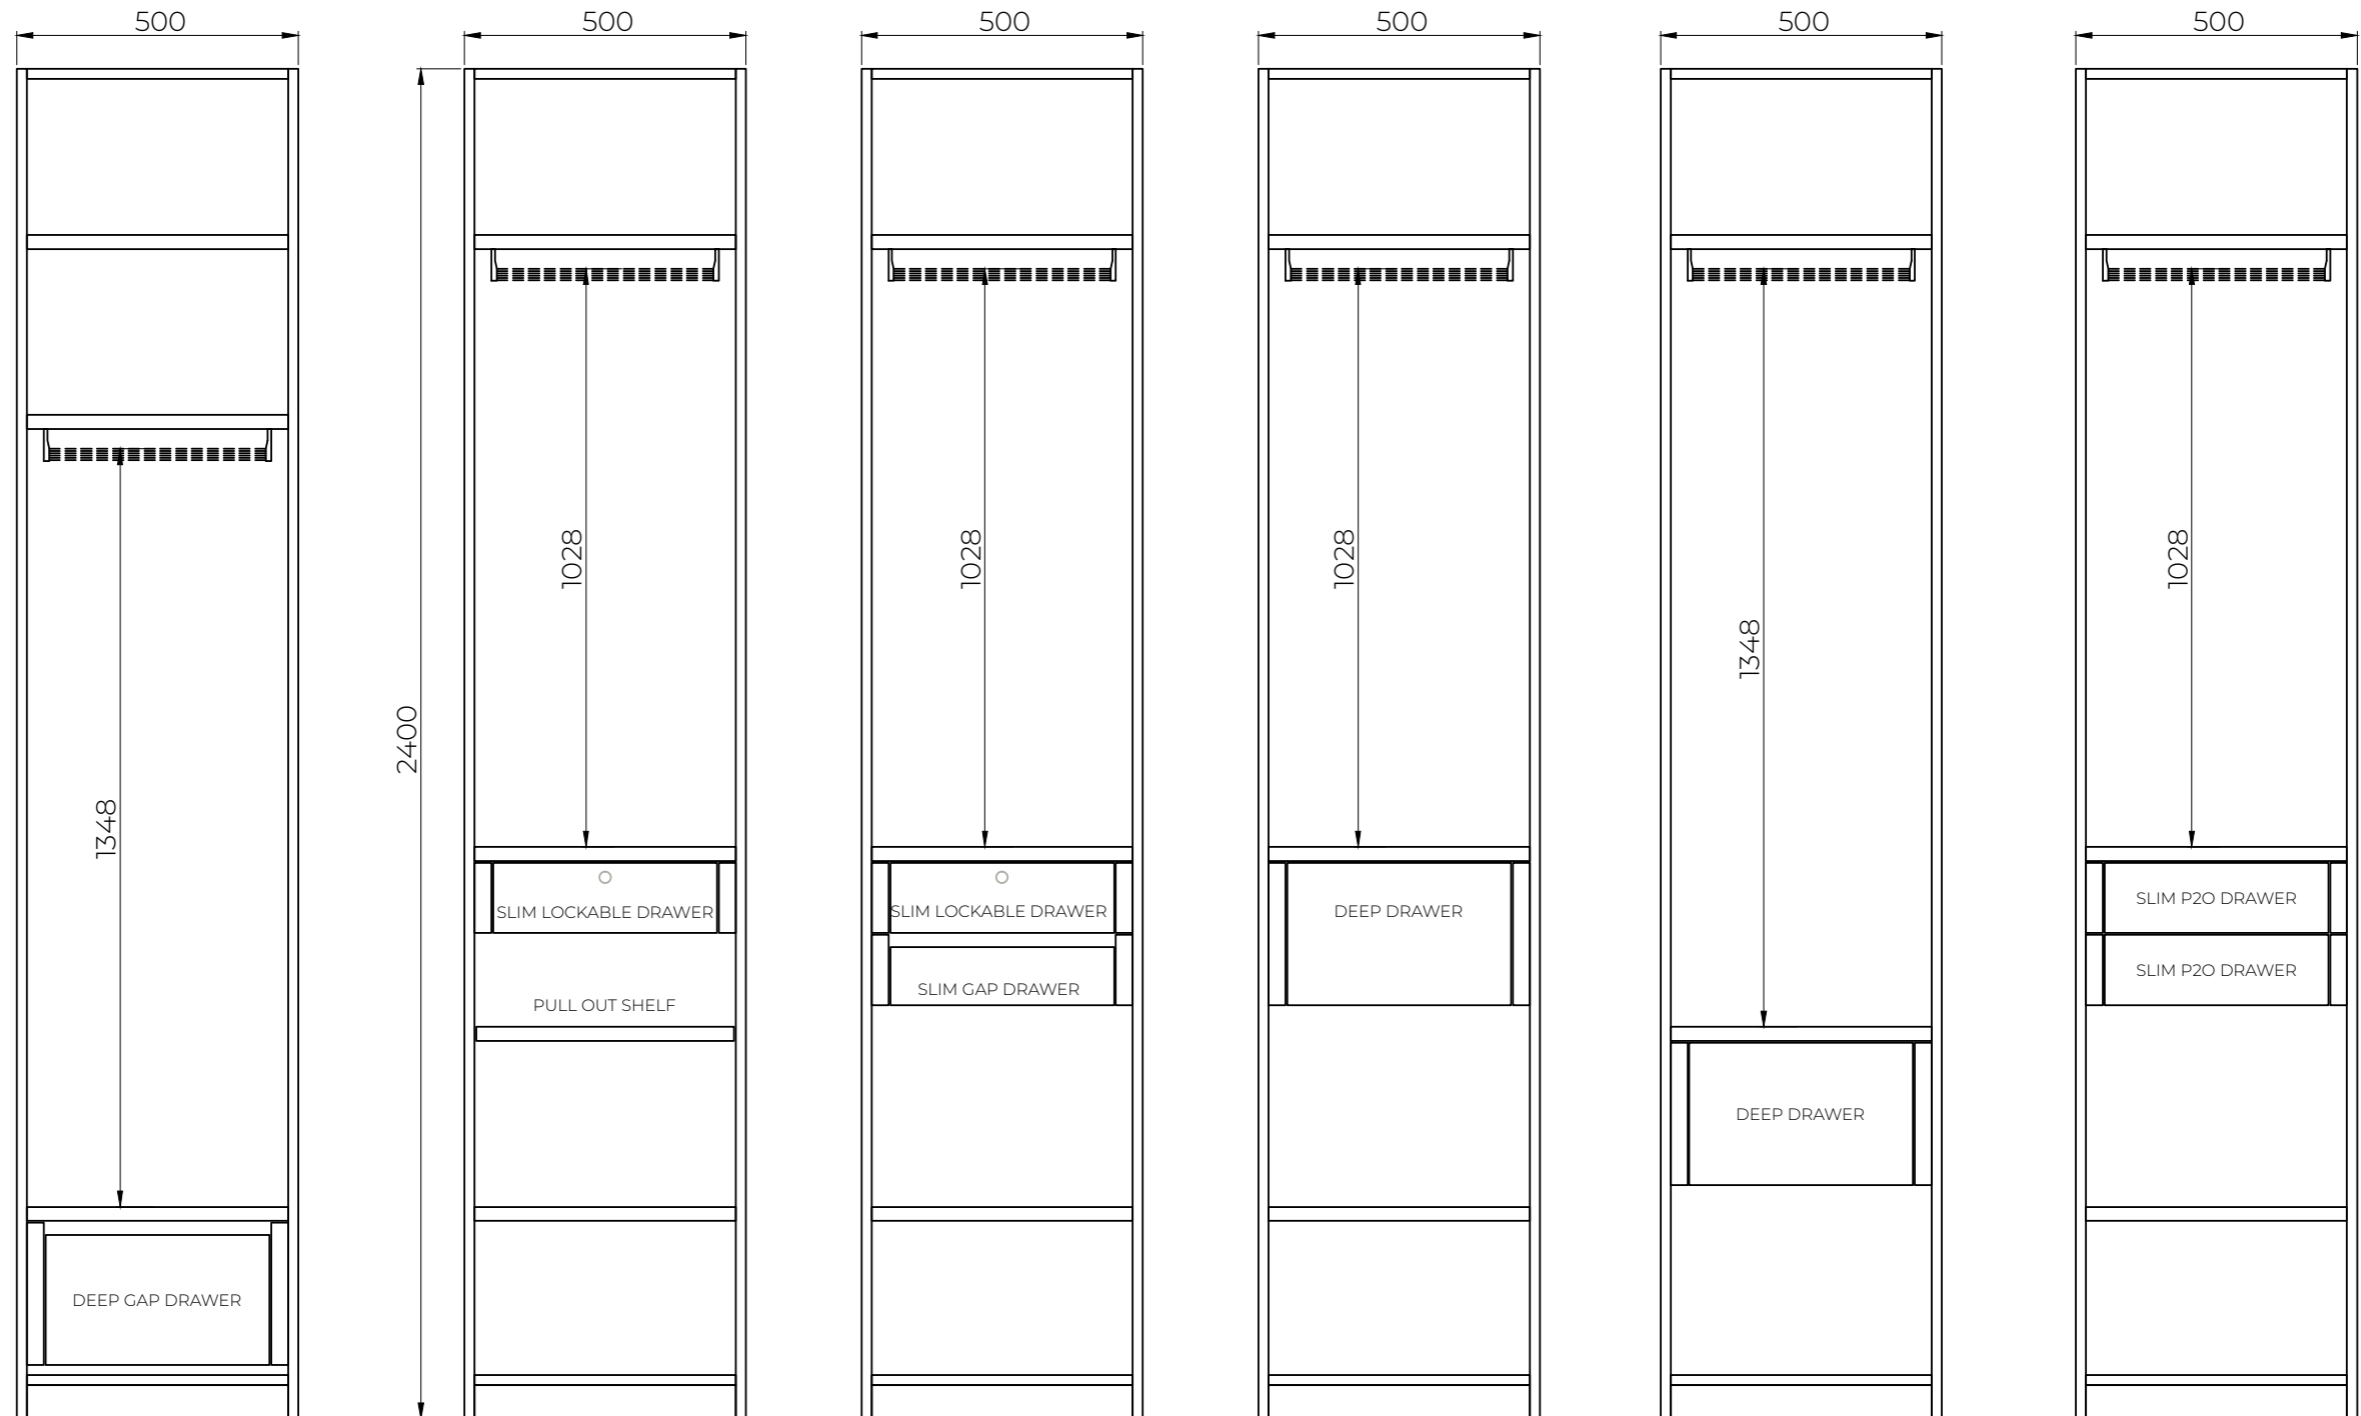

push-to-open drawer modules

Interior modules

in carcass colour	in glass	in carcass colour and glass

The product images shown may represent the range of product, or be for illustration purposes only and may not be an exact representation of the product.

wardrobe internals

OPTIONS

The product images shown may represent the range of product, or be for illustration purposes only and may not be an exact representation of the product.

wardrobe internals

OPTIONS

The product images shown may represent the range of product, or be for illustration purposes only and may not be an exact representation of the product.

wardrobe internals

OPTIONS

The product images shown may represent the range of product, or be for illustration purposes only and may not be an exact representation of the product.