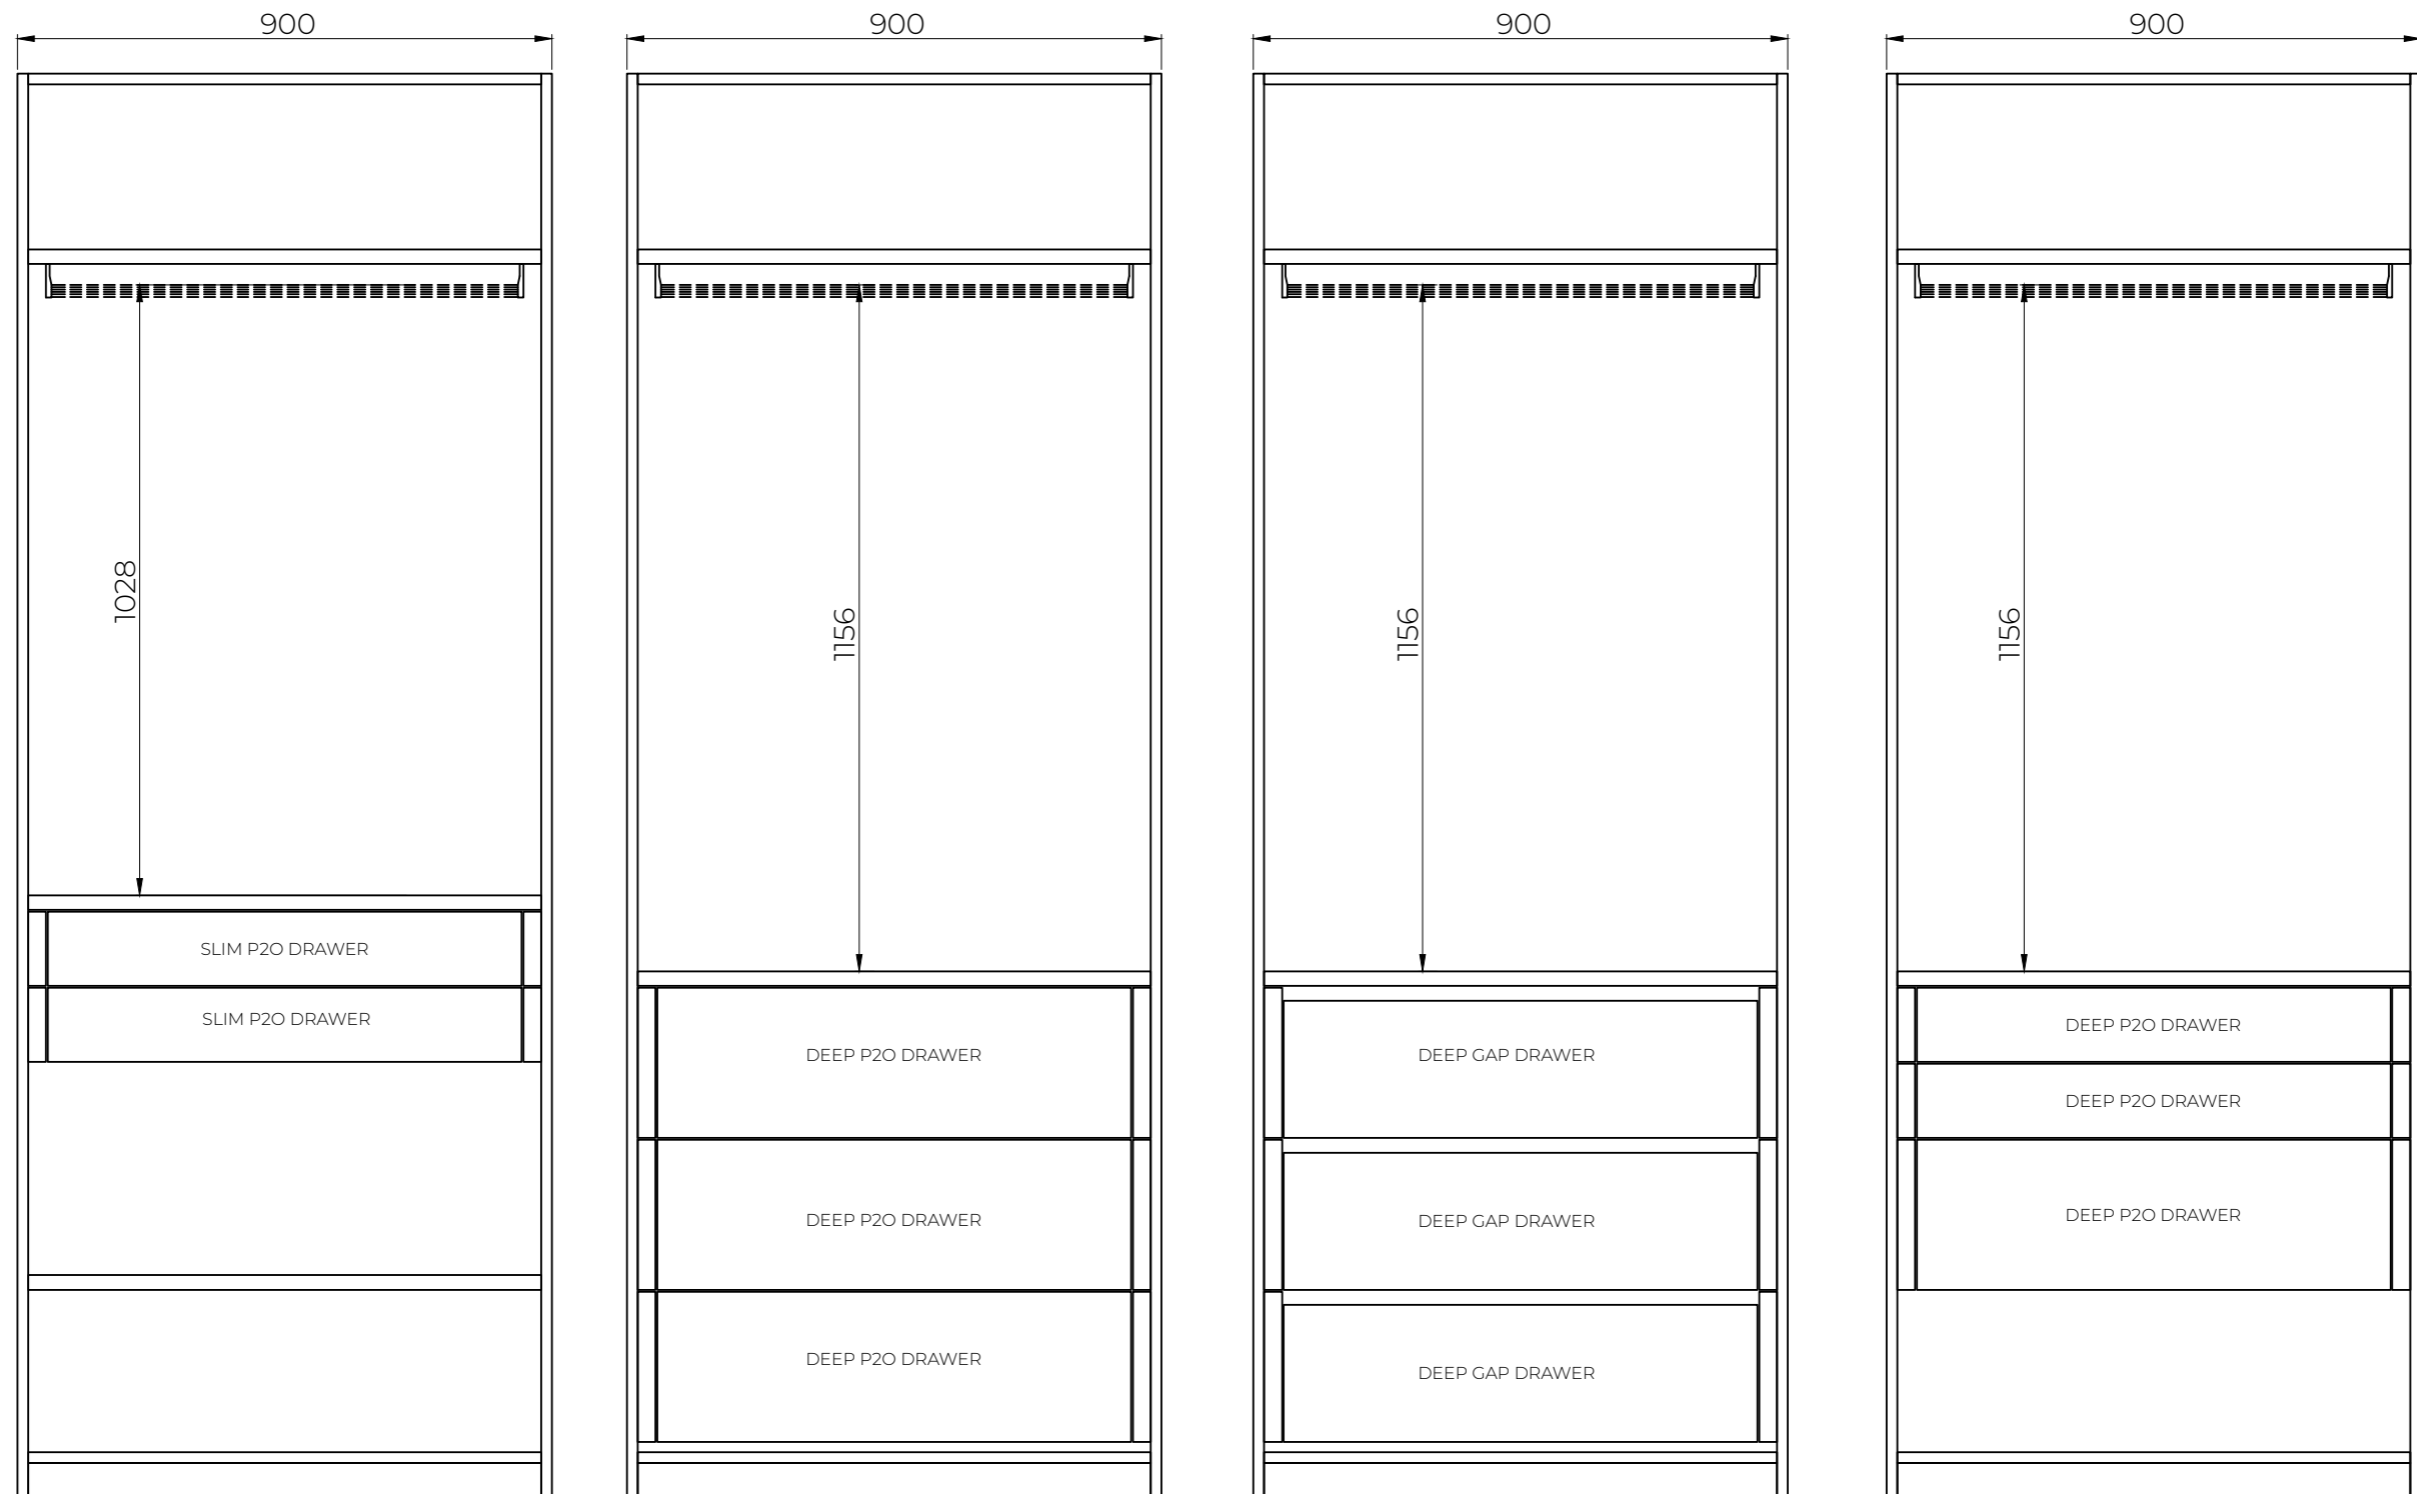

ace

Front view

Top view

lace +

Overhead units maximize your storage space while maintaining elegance. Free standing or recessed with the wall, both versions are possible. In the recessed version a fine architrave around the wardrobe can be provided to further enhance aesthetics.

The product images shown may represent the range of product, or be for illustration purposes only and may not be an exact representation of the product.

| wardrobe internals

OPTIONS

wardrobe internals

OPTIONS

wardrobe internals

OPTIONS

The product images shown may represent the range of product, or be for illustration purposes only and may not be an exact representation of the product.

wardrobe internals

OPTIONS

The product images shown may represent the range of product, or be for illustration purposes only and may not be an exact representation of the product.

wardrobe internals

OPTIONS

The product images shown may represent the range of product, or be for illustration purposes only and may not be an exact representation of the product.