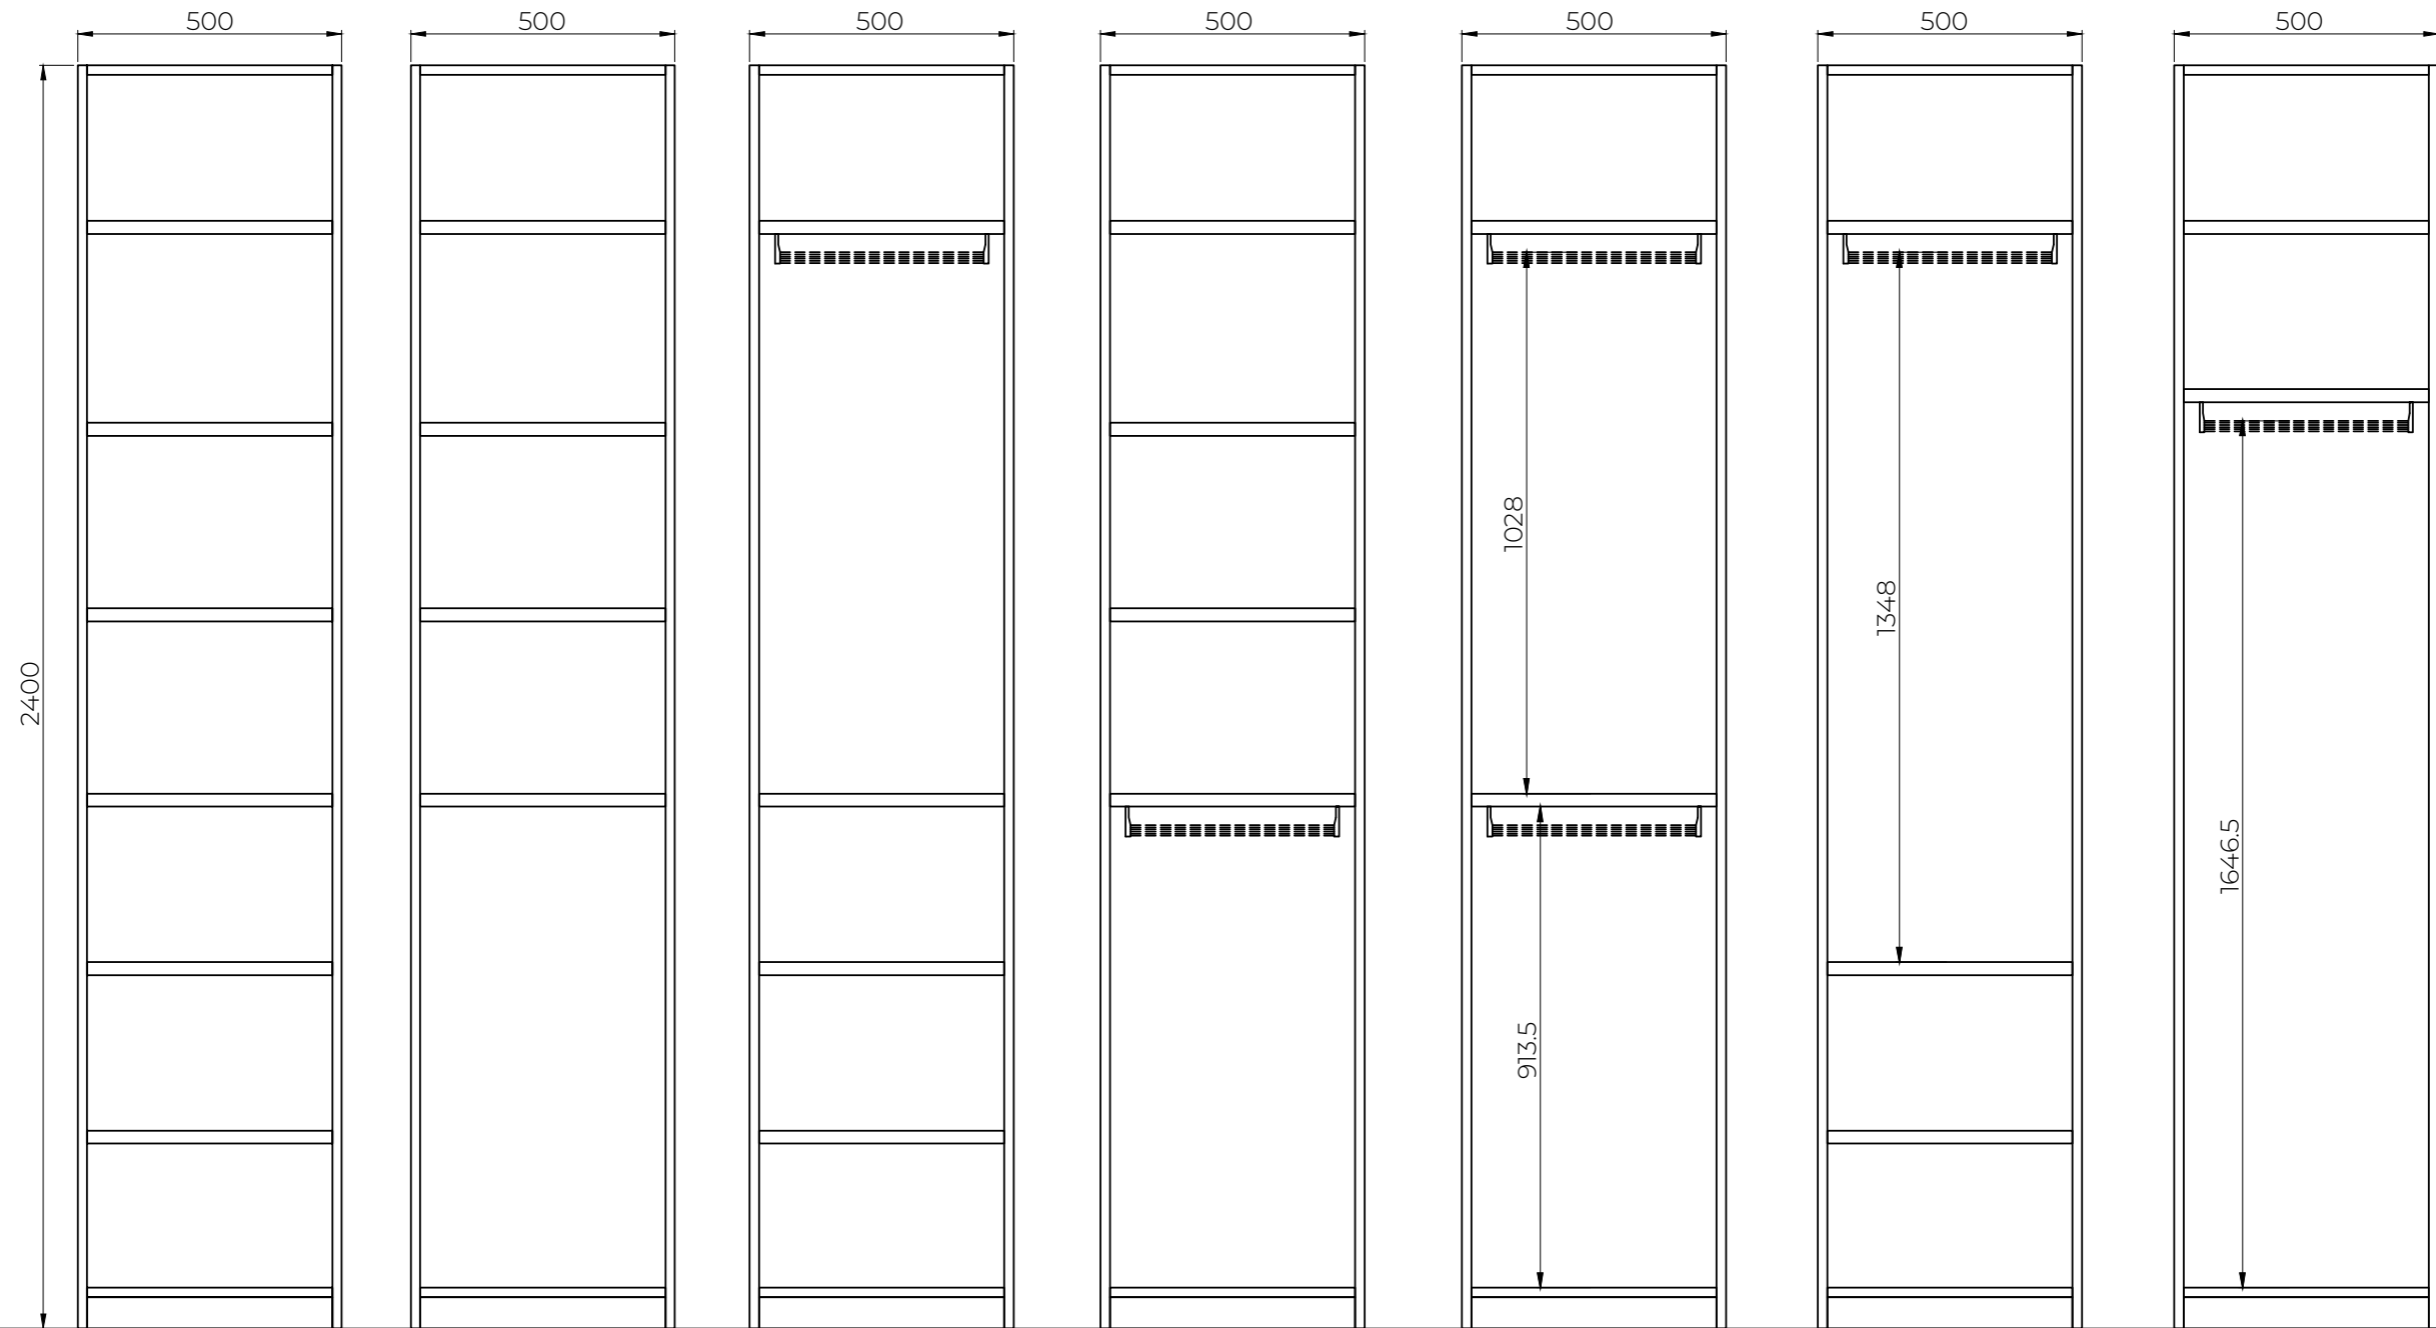

cubic

shelf unit
hanging rail

shelf unit
integrated LED light
hanging rail

internal drawer divider

pull out shelf

soft close drawer modules

Interior modules

modules	in carcass colour	in glass
1 slim - top shelf		
1 slim		
1 large - top shelf		
1 large		
2 slim - top shelf		
1 slim + 1 large + top shelf		
2 large + top shelf		
1 slim + 2 large + top shelf		
2 slim + 2 large + top self		
2 slim + 3 large + top shelf		

push-to-open drawer modules

Interior modules

in carcass colour	in glass	in carcass colour and glass

The product images shown may represent the range of product, or be for illustration purposes only and may not be an exact representation of the product.

wardrobe internals

OPTIONS

The product images shown may represent the range of product, or be for illustration purposes only and may not be an exact representation of the product.

wardrobe internals

OPTIONS