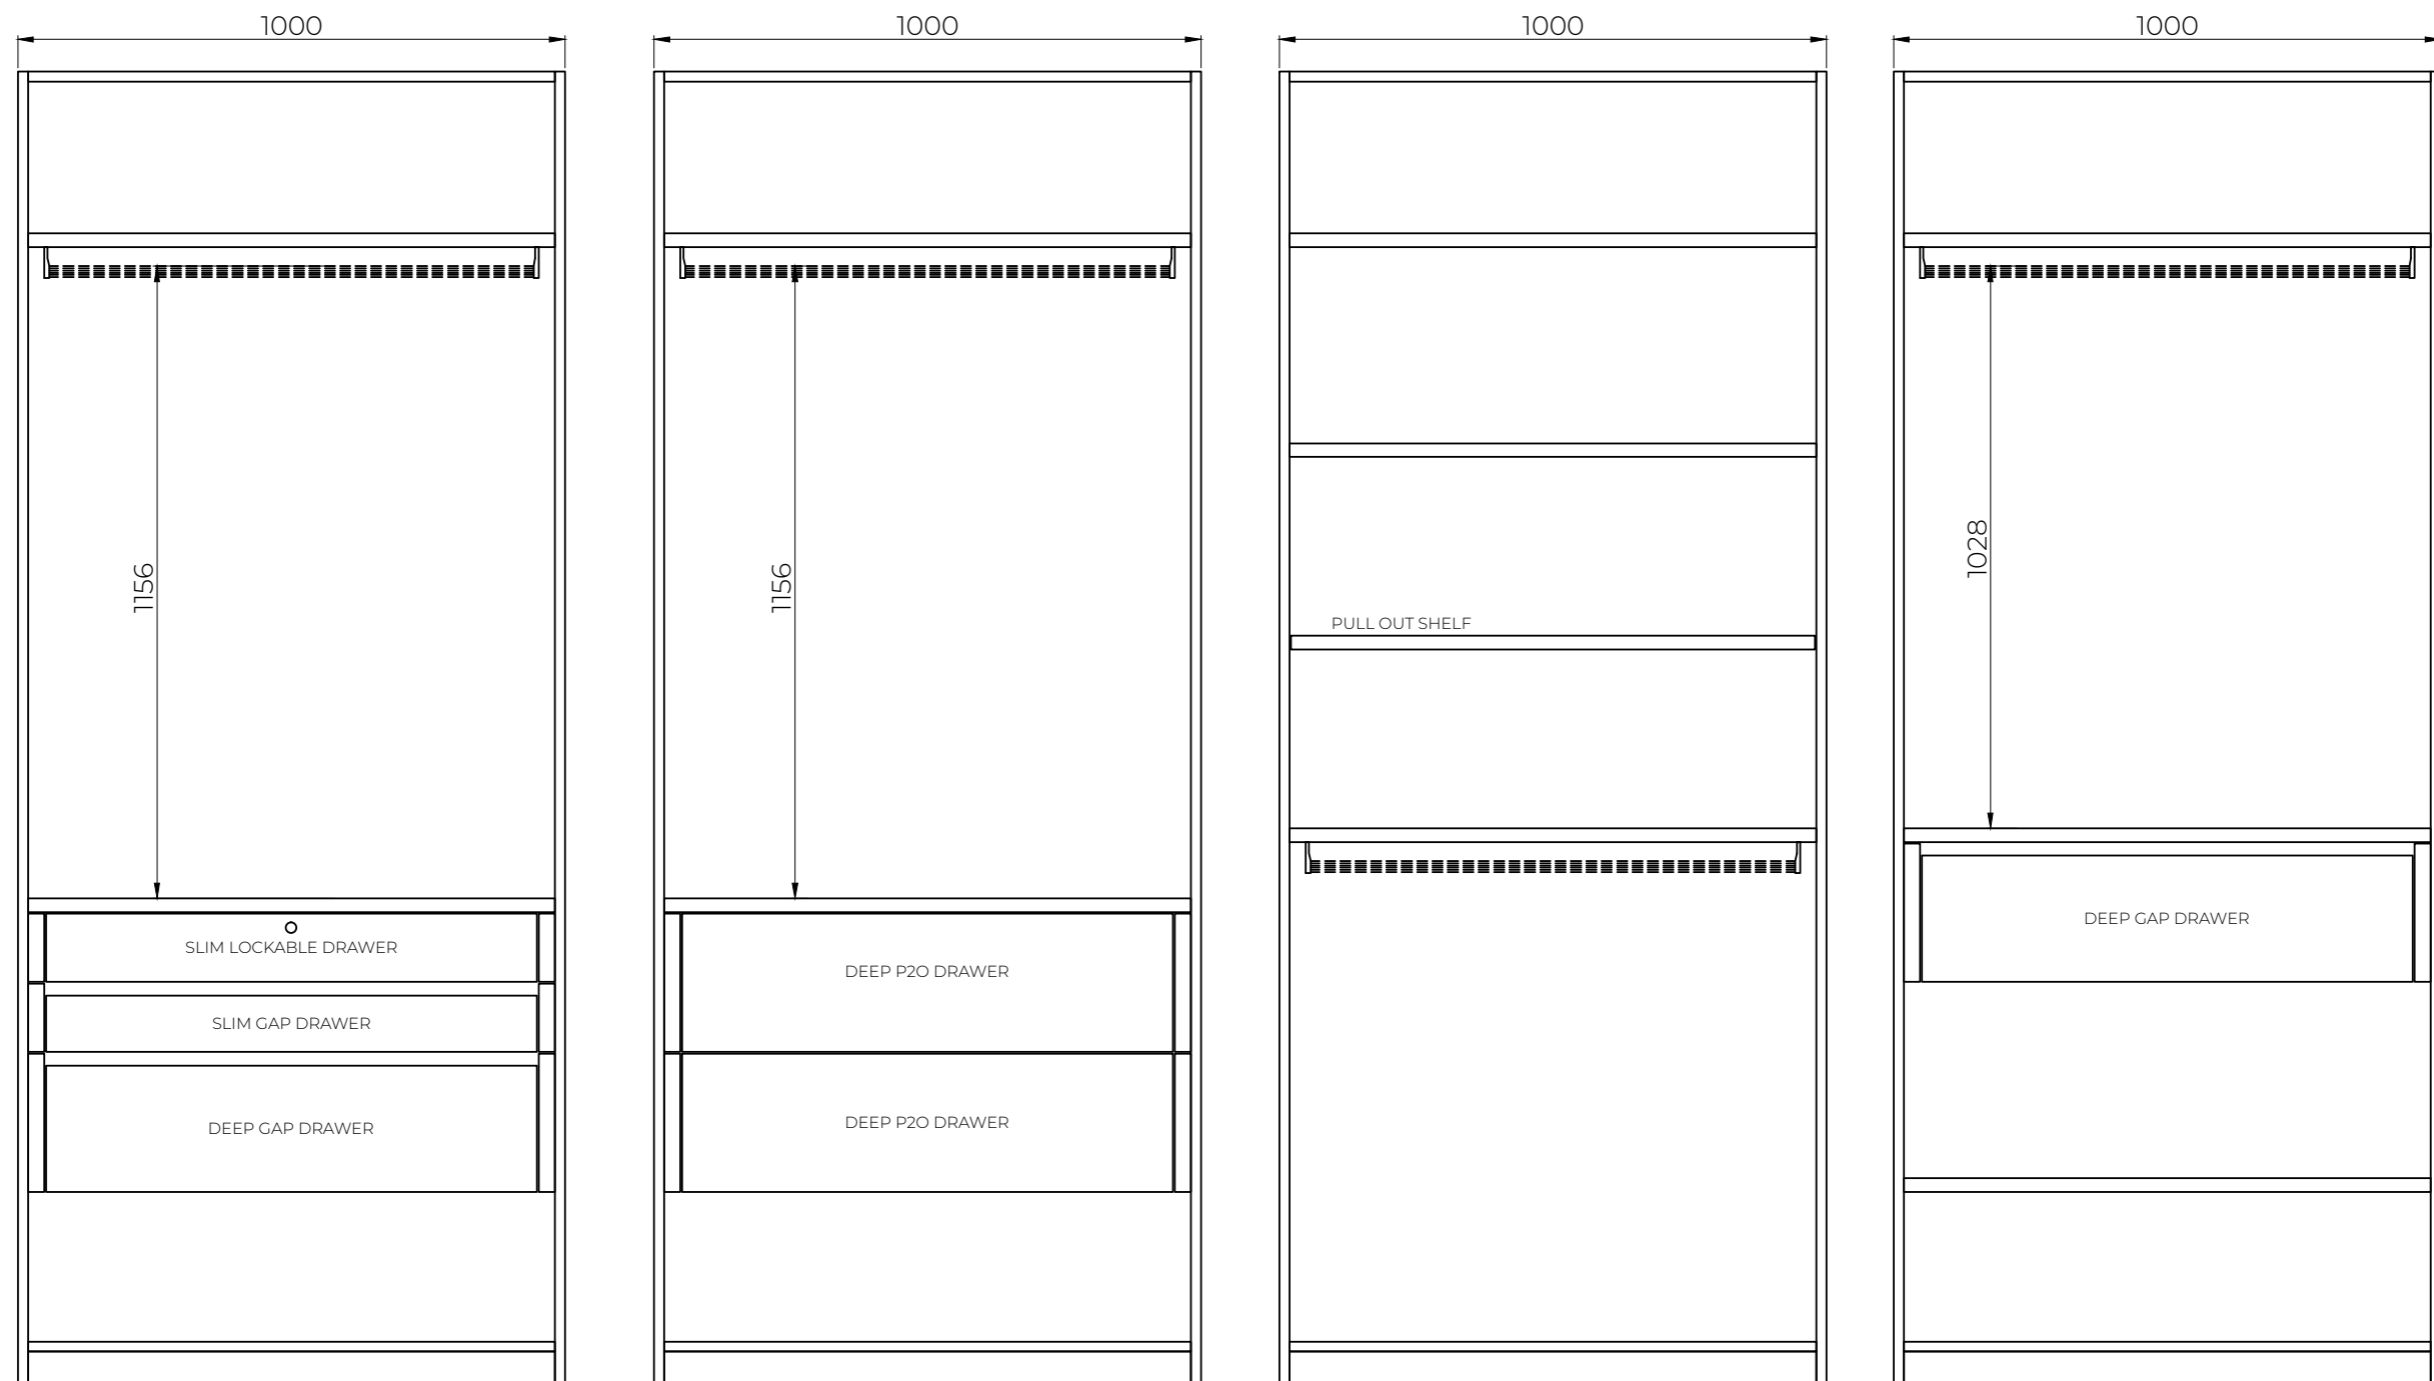

ace

Front view

Top view

lace +

Overhead units maximize your storage space while maintaining elegance. Free standing or recessed with the wall, both versions are possible. In the recessed version a fine architrave around the wardrobe can be provided to further enhance aesthetics.

The product images shown may represent the range of product, or be for illustration purposes only and may not be an exact representation of the product.

wardrobe internals

OPTIONS

wardrobe internals

OPTIONS

wardrobe internals

OPTIONS

The product images shown may represent the range of product, or be for illustration purposes only and may not be an exact representation of the product.

wardrobe internals

OPTIONS