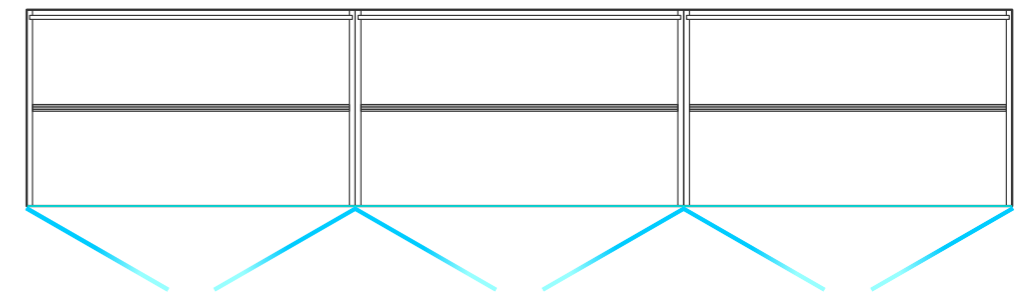

lux

PAGE 18

cristallo
GLASS

PAGE 23

ace

Ace is our timeless wardrobe system, which offers the ultimate in terms of flexibility. The delicate external side panels add to the finesse. The shutters are available with handles or handle-less (push-to-open). The Ace modules are available in six widths (450 mm; 500 mm; 600 mm; 900 mm; 1000 mm; 1200 mm) and two heights (2100 mm; 2400 mm).