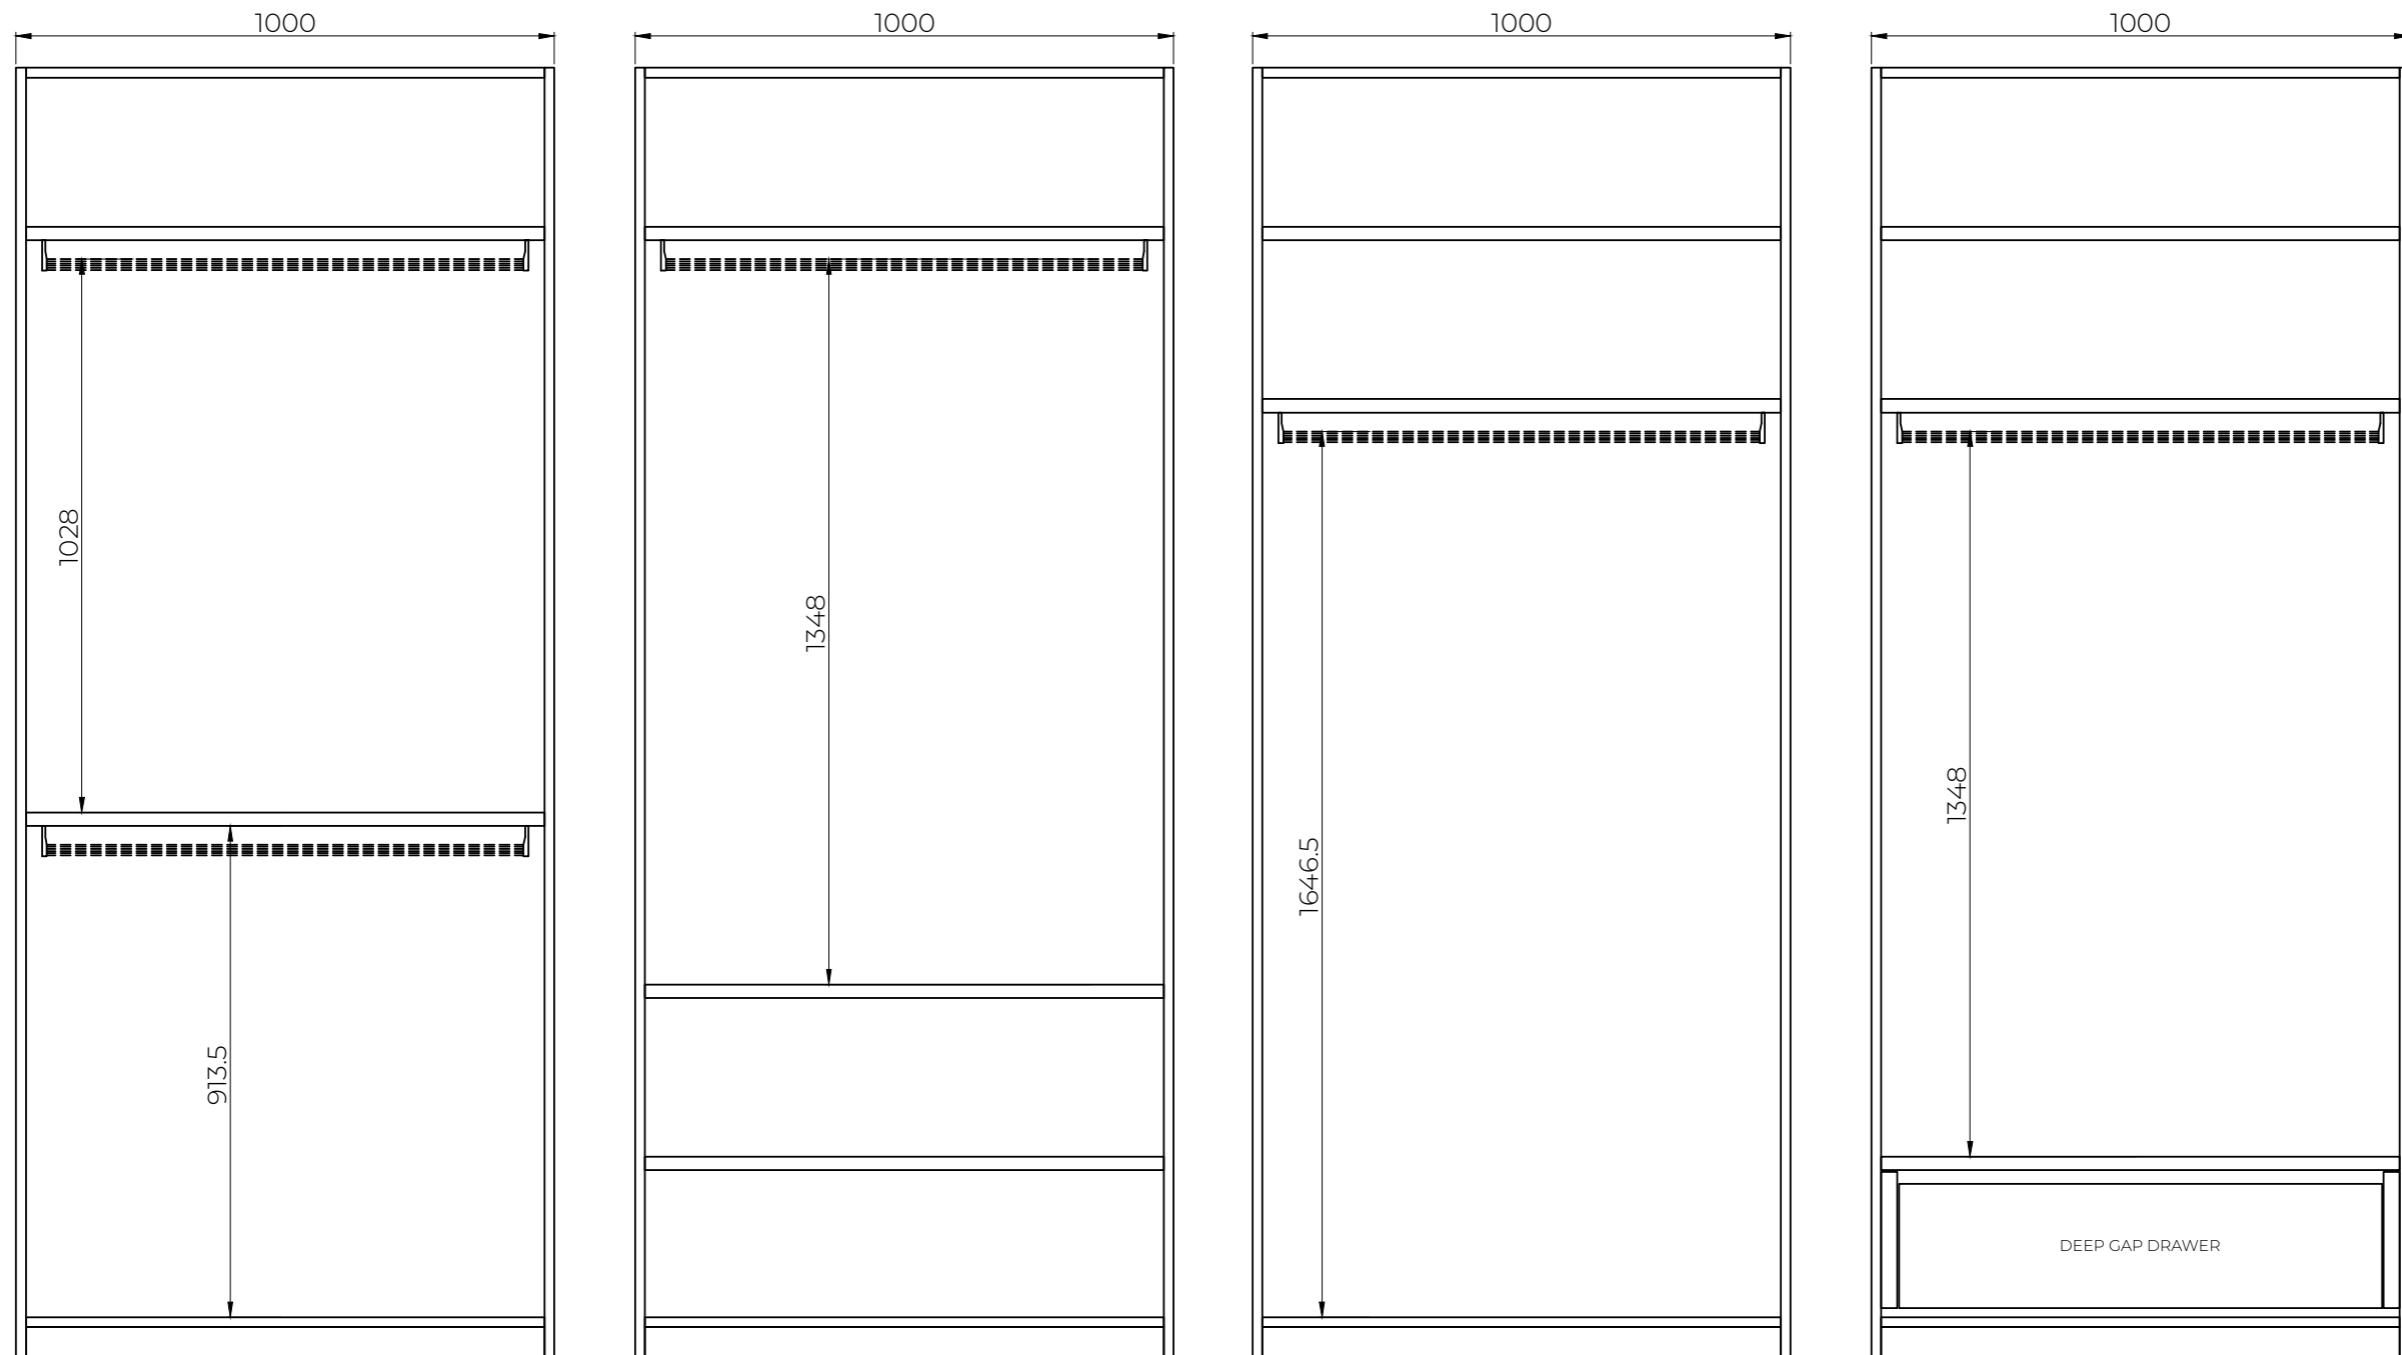

ace

Front view

Top view

lace +

Overhead units maximize your storage space while maintaining elegance. Free standing or recessed with the wall, both versions are possible. In the recessed version a fine architrave around the wardrobe can be provided to further enhance aesthetics.

wardrobe internals

OPTIONS

The product images shown may represent the range of product, or be for illustration purposes only and may not be an exact representation of the product.

wardrobe internals

OPTIONS

The product images shown may represent the range of product, or be for illustration purposes only and may not be an exact representation of the product.

wardrobe internals

OPTIONS

wardrobe internals

OPTIONS