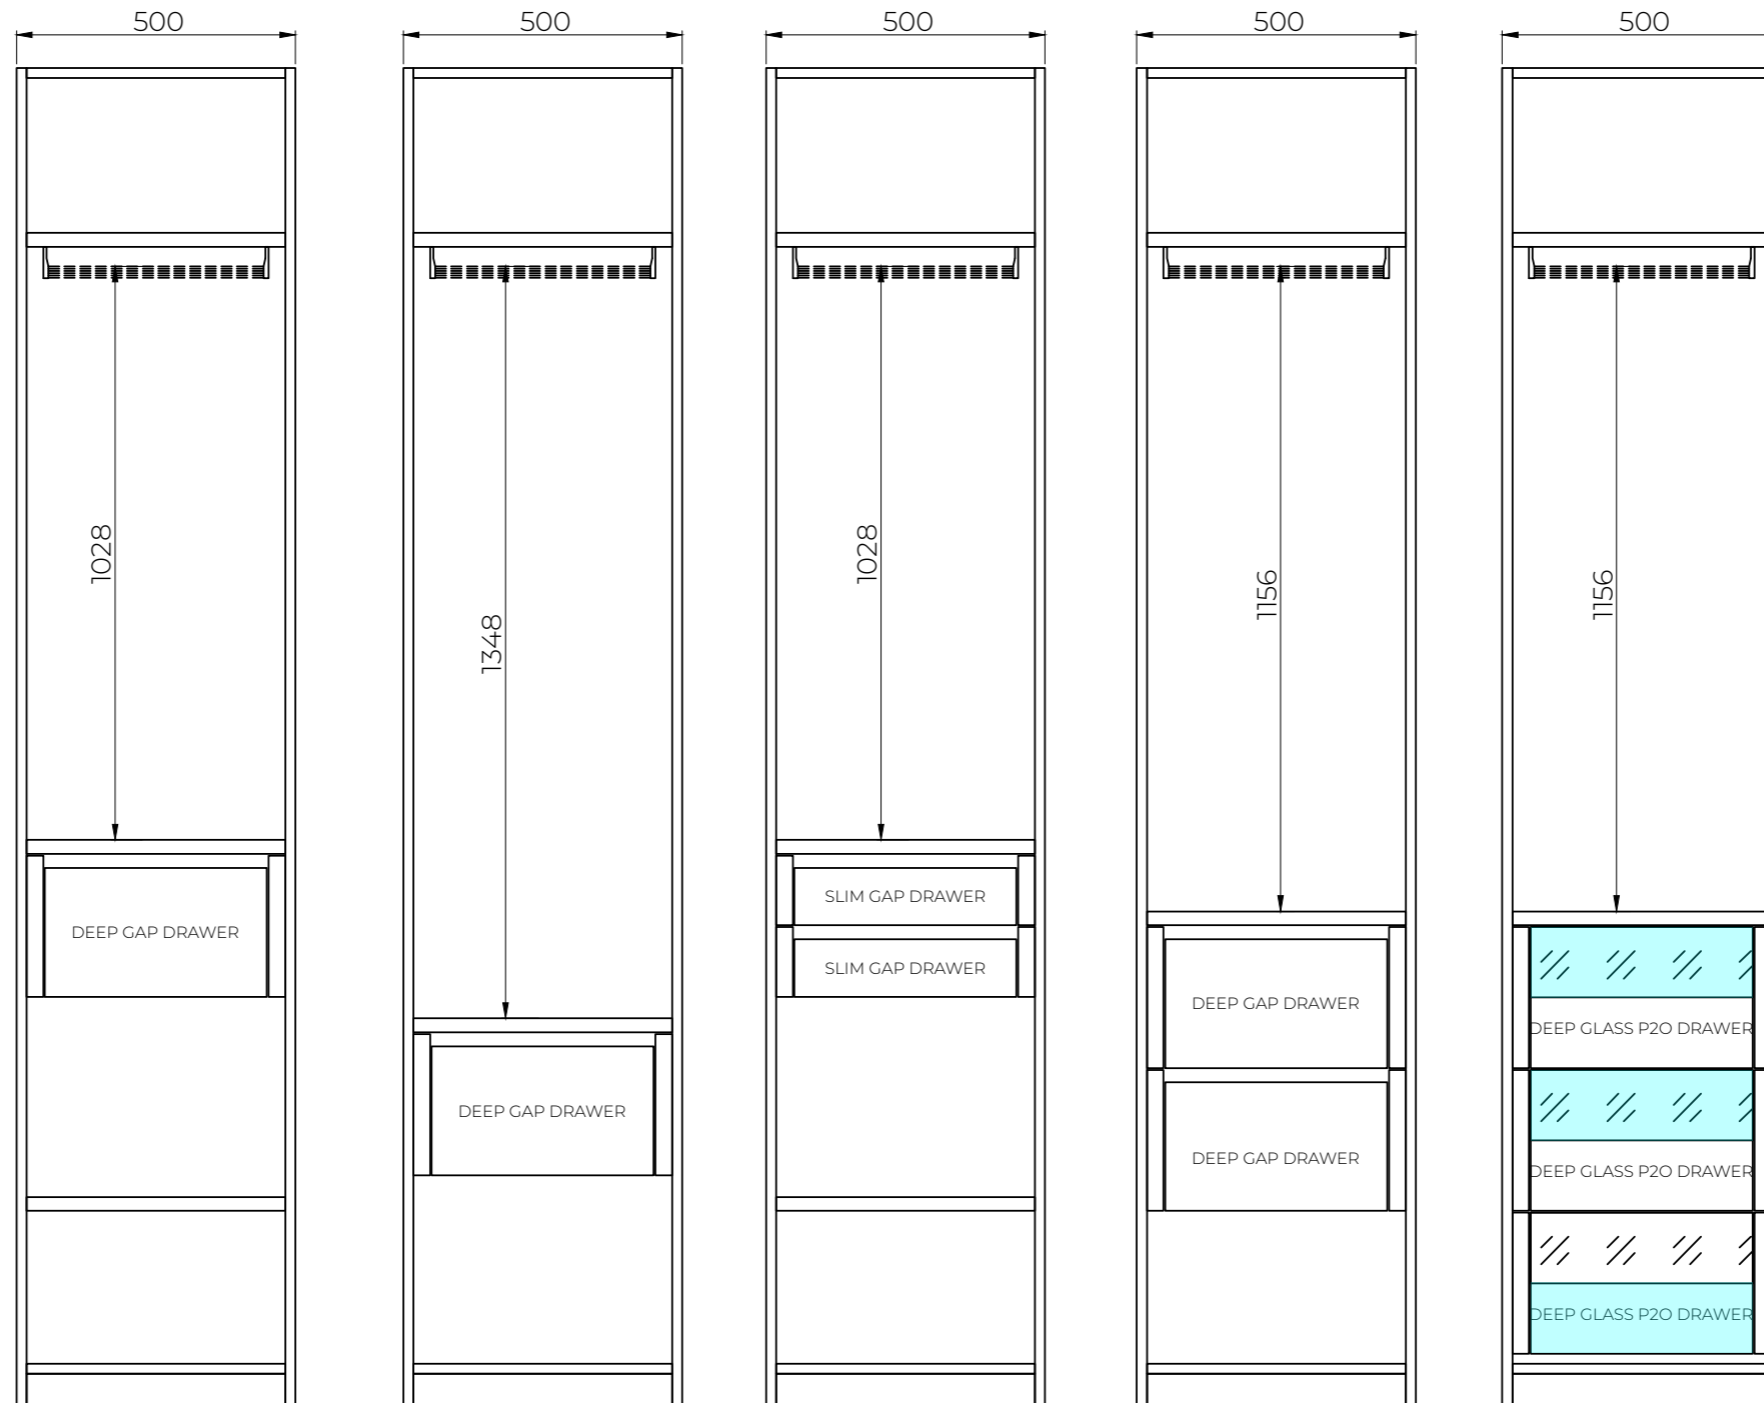

cubic

shelf unit
hanging rail

shelf unit
integrated LED light
hanging rail

internal drawer divider

pull out shelf

soft close drawer modules

Interior modules

modules	in carcass colour	in glass
1 slim - top shelf		
1 slim		
1 large - top shelf		
1 large		
2 slim - top shelf		
1 slim + 1 large + top shelf		
2 large + top shelf		
1 slim + 2 large + top shelf		
2 slim + 2 large + top self		
2 slim + 3 large + top shelf		

push-to-open drawer modules

Interior modules

in carcass colour	in glass	in carcass colour and glass

The product images shown may represent the range of product, or be for illustration purposes only and may not be an exact representation of the product.

wardrobe internals

OPTIONS

The product images shown may represent the range of product, or be for illustration purposes only and may not be an exact representation of the product.

wardrobe internals

OPTIONS

The product images shown may represent the range of product, or be for illustration purposes only and may not be an exact representation of the product.

wardrobe internals

OPTIONS

The product images shown may represent the range of product, or be for illustration purposes only and may not be an exact representation of the product.