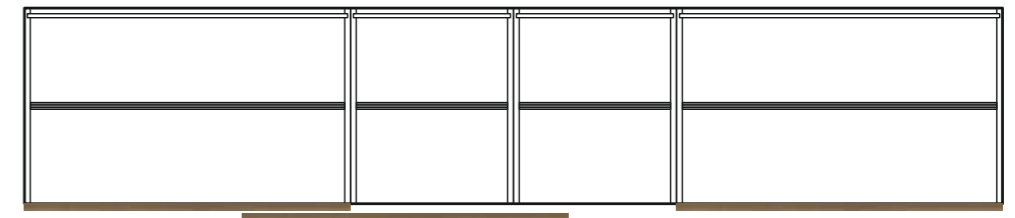

lux

PAGE 18

cristallo
GLASS

PAGE 23

ace

Ace is our timeless wardrobe system, which offers the ultimate in terms of flexibility. The delicate external side panels add to the finesse. The shutters are available with handles or handle-less (push-to-open). The Ace modules are available in six widths (450 mm; 500 mm; 600 mm; 900 mm; 1000 mm; 1200 mm) and two heights (2100 mm; 2400 mm).