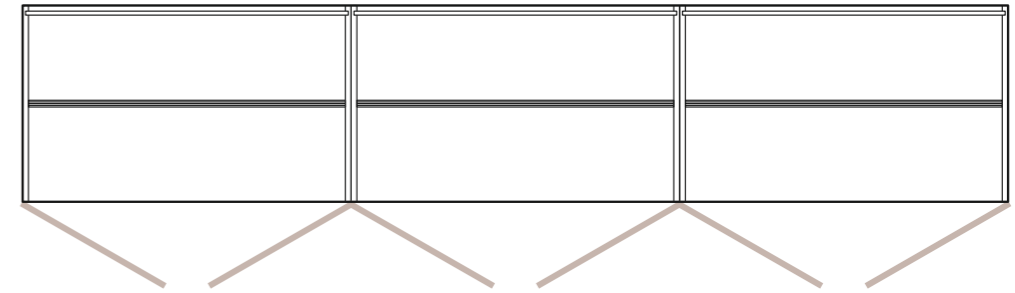

wardrobe collection

ace & ace+

PAGE 4 & 9