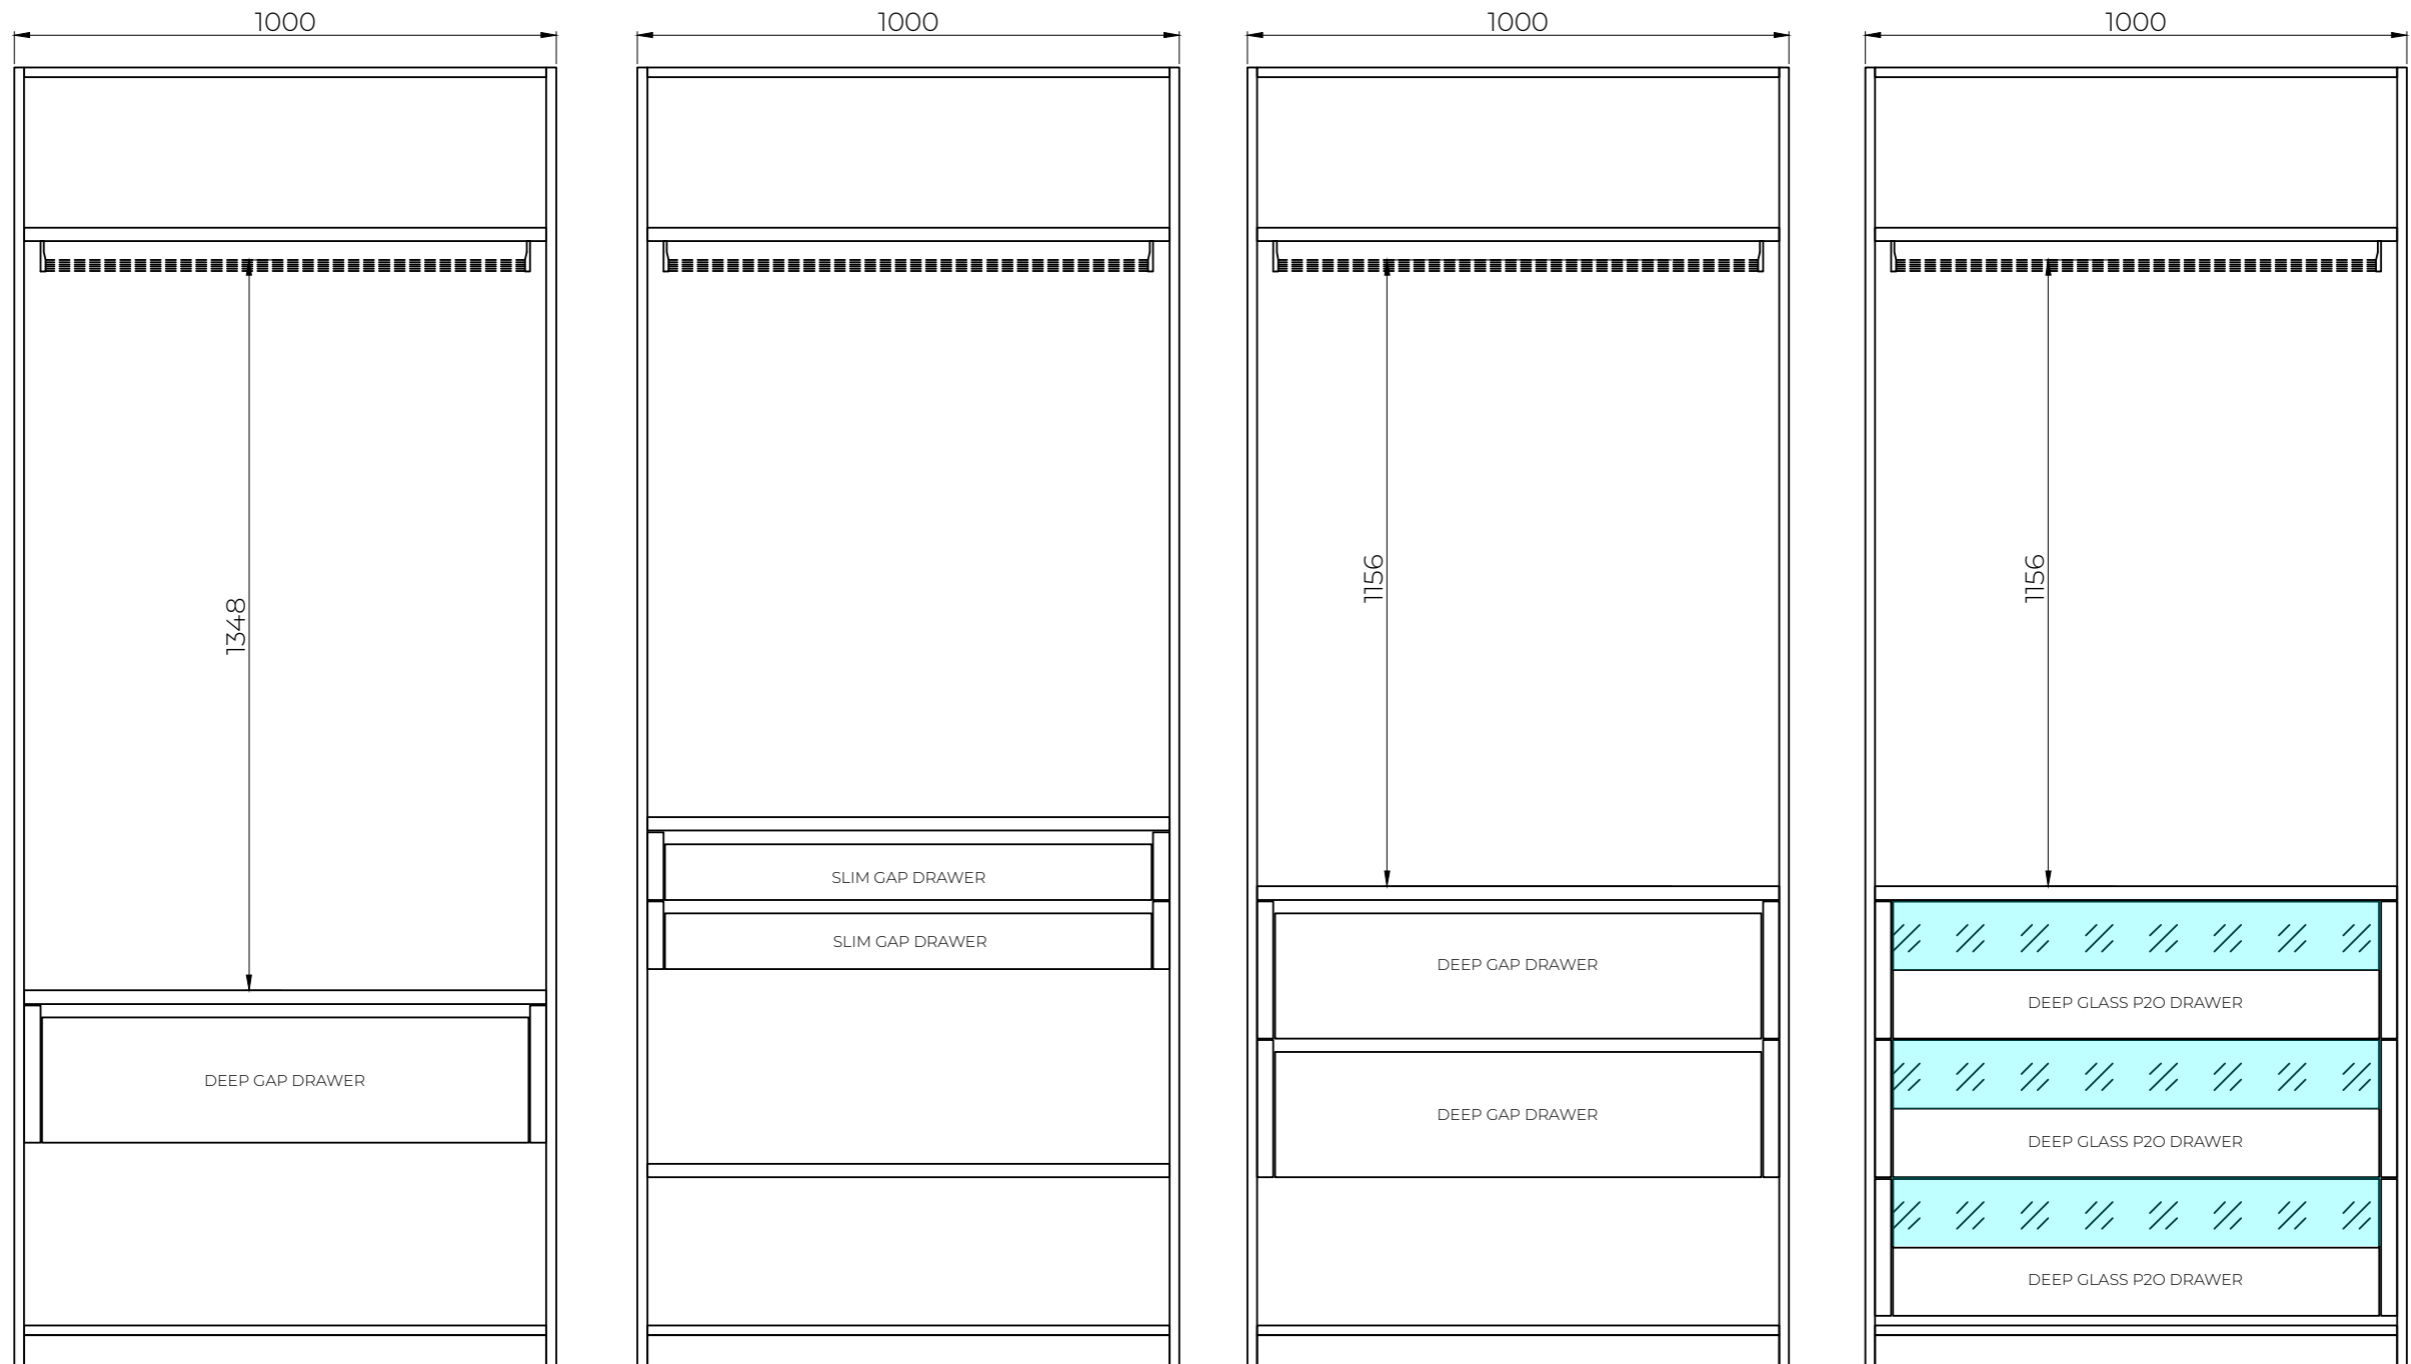

ace

Front view

Top view

lace +

Overhead units maximize your storage space while maintaining elegance. Free standing or recessed with the wall, both versions are possible. In the recessed version a fine architrave around the wardrobe can be provided to further enhance aesthetics.

The product images shown may represent the range of product, or be for illustration purposes only and may not be an exact representation of the product.

wardrobe internals

OPTIONS

wardrobe internals

OPTIONS

wardrobe internals

OPTIONS

The product images shown may represent the range of product, or be for illustration purposes only and may not be an exact representation of the product.

wardrobe internals

OPTIONS