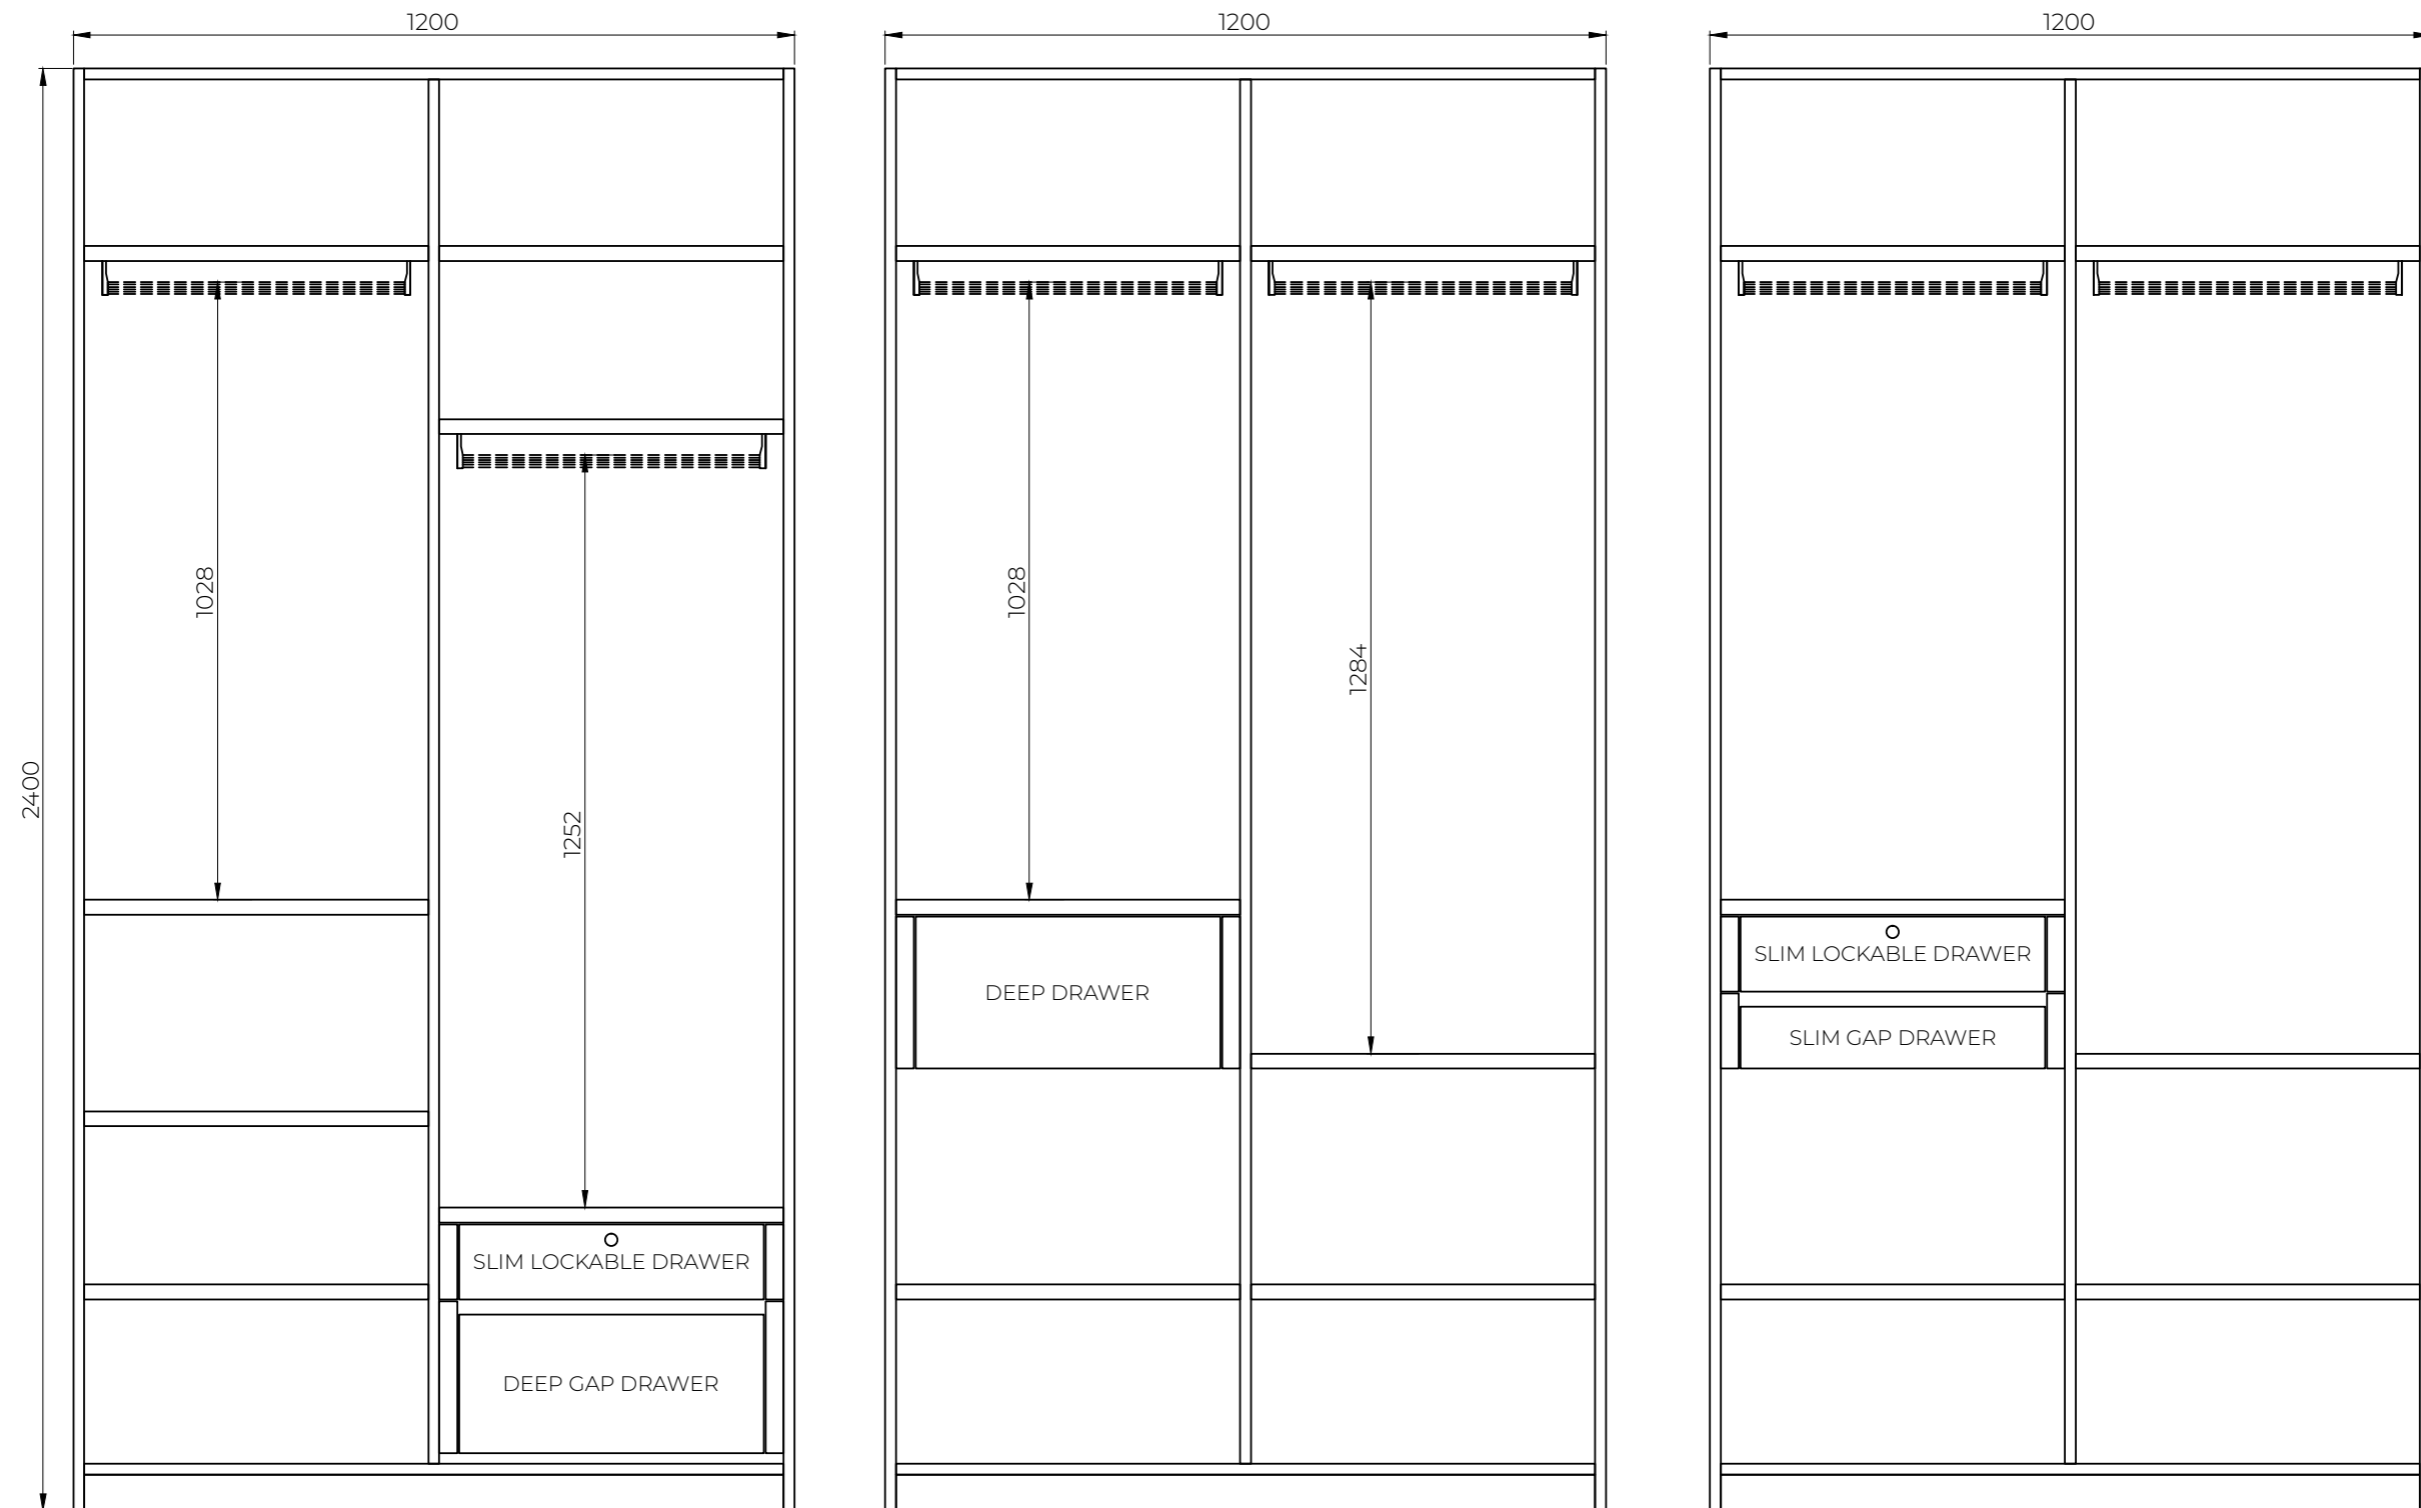

ace

Front view

Top view

lace +

Overhead units maximize your storage space while maintaining elegance. Free standing or recessed with the wall, both versions are possible. In the recessed version a fine architrave around the wardrobe can be provided to further enhance aesthetics.

wardrobe internals

OPTIONS

The product images shown may represent the range of product, or be for illustration purposes only and may not be an exact representation of the product.

wardrobe internals

OPTIONS

The product images shown may represent the range of product, or be for illustration purposes only and may not be an exact representation of the product.

wardrobe internals

OPTIONS

wardrobe internals

OPTIONS

The product images shown may represent the range of product, or be for illustration purposes only and may not be an exact representation of the product.

wardrobe internals

OPTIONS

The product images shown may represent the range of product, or be for illustration purposes only and may not be an exact representation of the product.