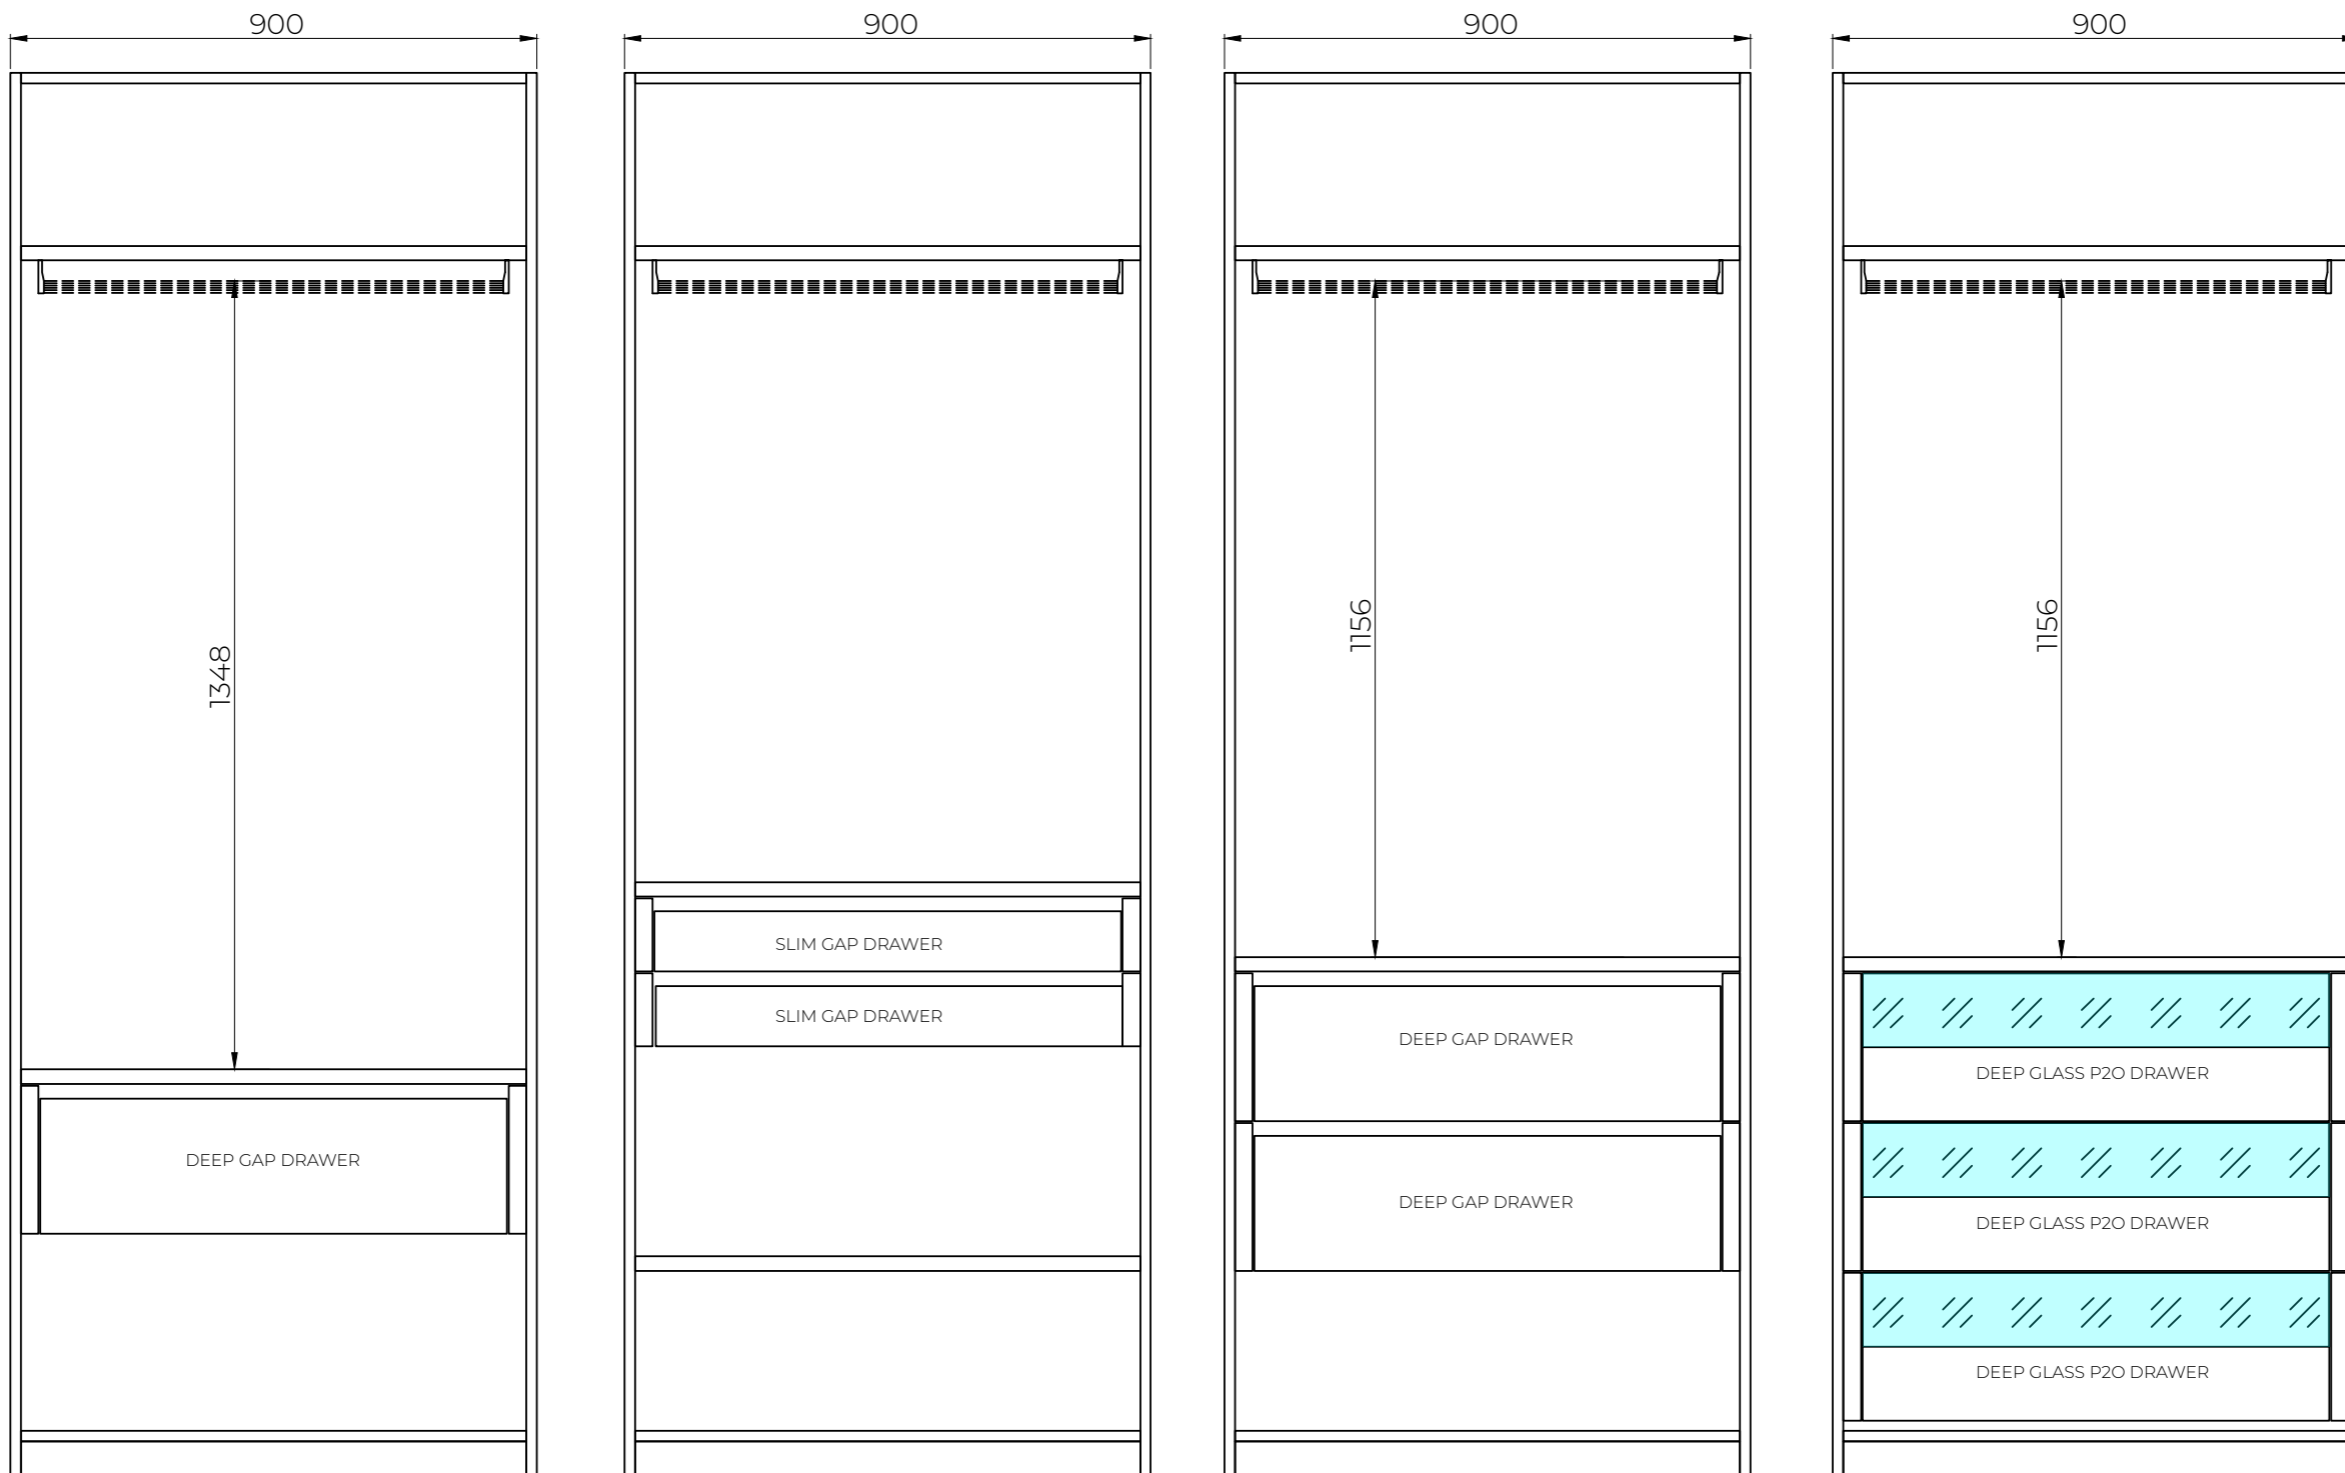

ace

Front view

Top view

lace +

Overhead units maximize your storage space while maintaining elegance. Free standing or recessed with the wall, both versions are possible. In the recessed version a fine architrave around the wardrobe can be provided to further enhance aesthetics.

wardrobe internals

OPTIONS

The product images shown may represent the range of product, or be for illustration purposes only and may not be an exact representation of the product.

wardrobe internals

OPTIONS

The product images shown may represent the range of product, or be for illustration purposes only and may not be an exact representation of the product.

wardrobe internals

OPTIONS

The product images shown may represent the range of product, or be for illustration purposes only and may not be an exact representation of the product.