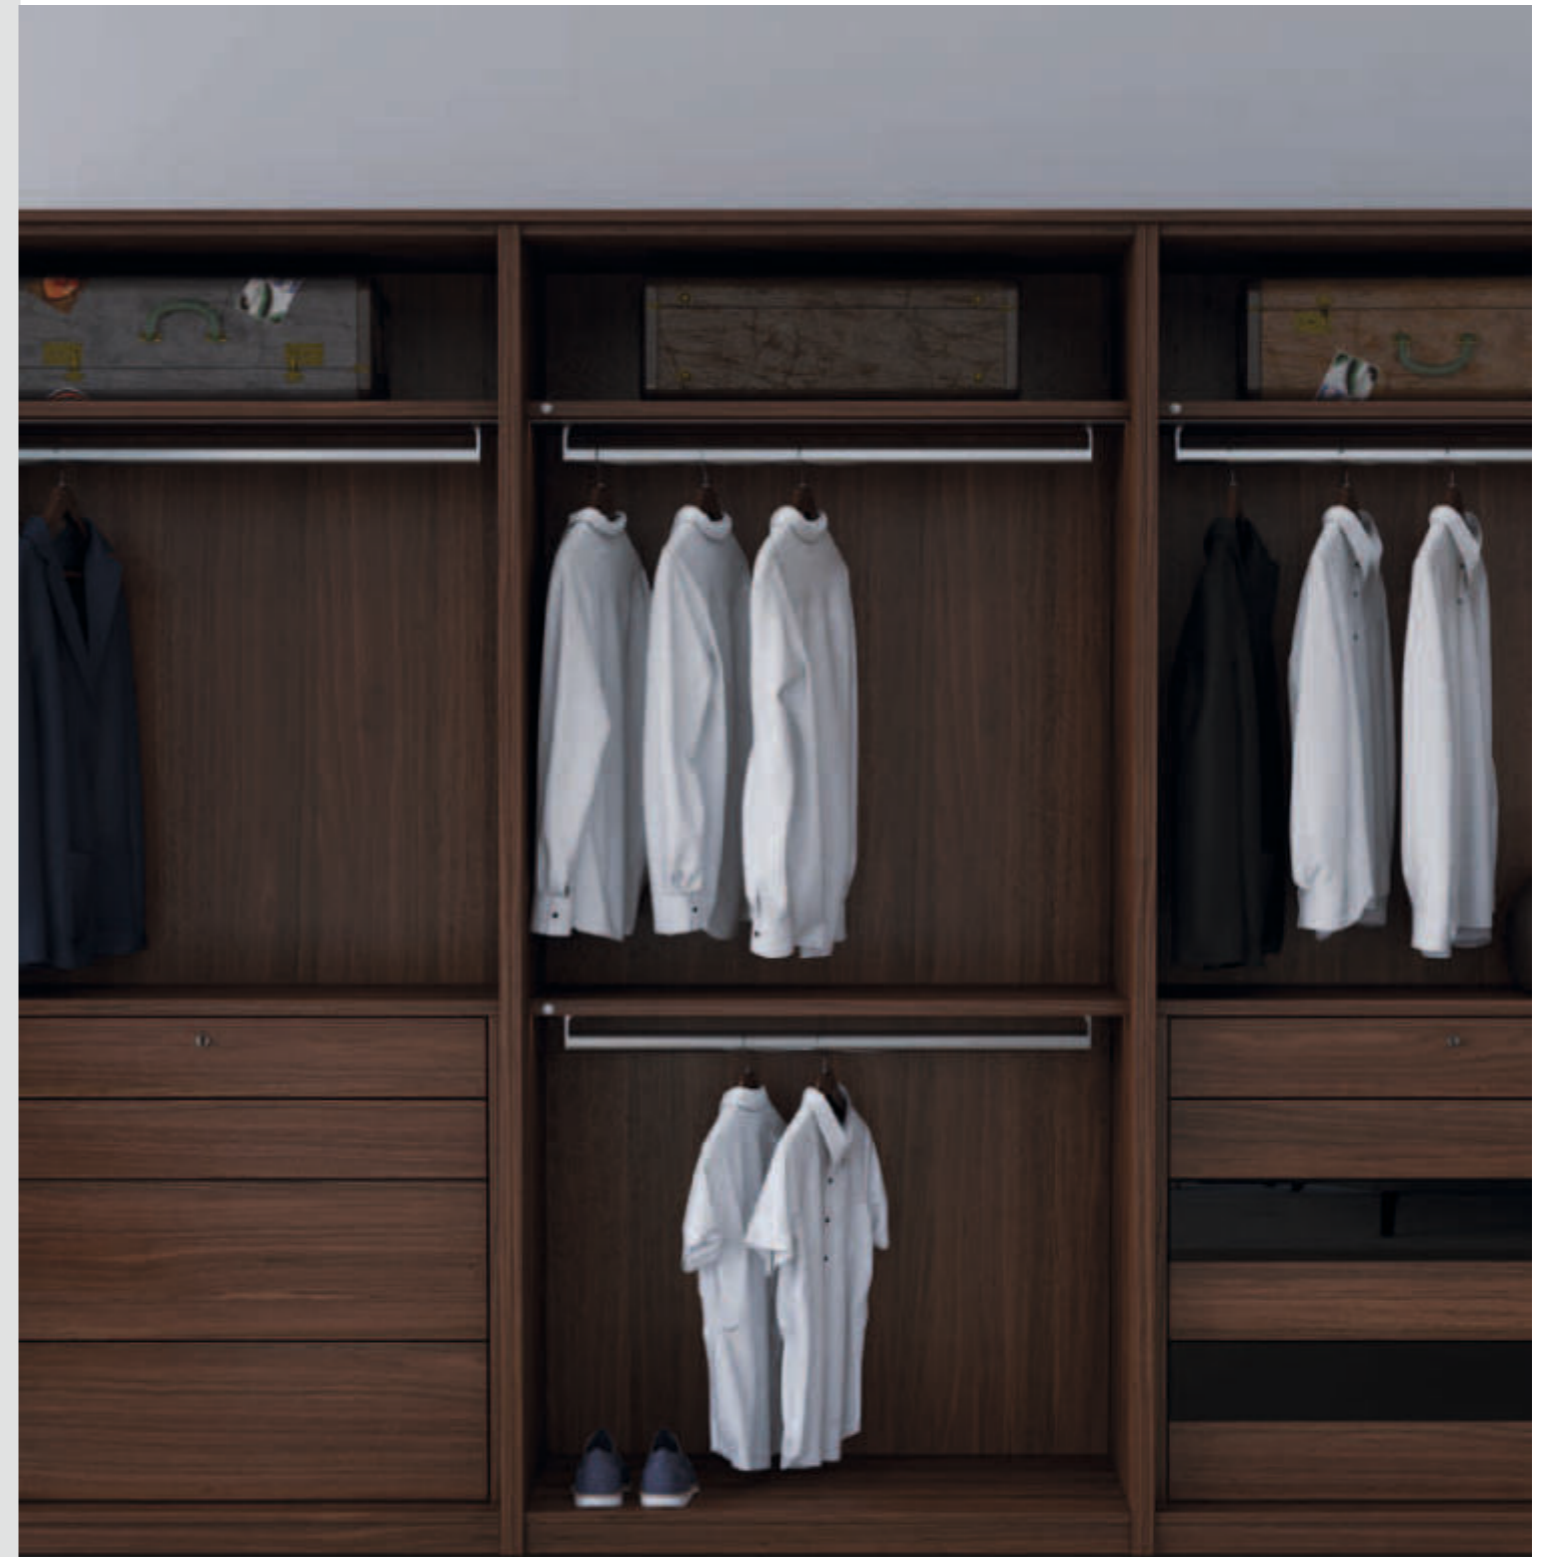

ace

Whatever the width of your bedrooms, Ace has the answer. The most flexible of our modular systems, you can even add optional side panels to complete your wardrobe's elegant look.

| ace

| ace

| ace

Sample configuration

ace

Front view

Top view

lace +

Overhead units maximize your storage space while maintaining elegance. Free standing or recessed with the wall, both versions are possible. In the recessed version a fine architrave around the wardrobe can be provided to further enhance aesthetics.